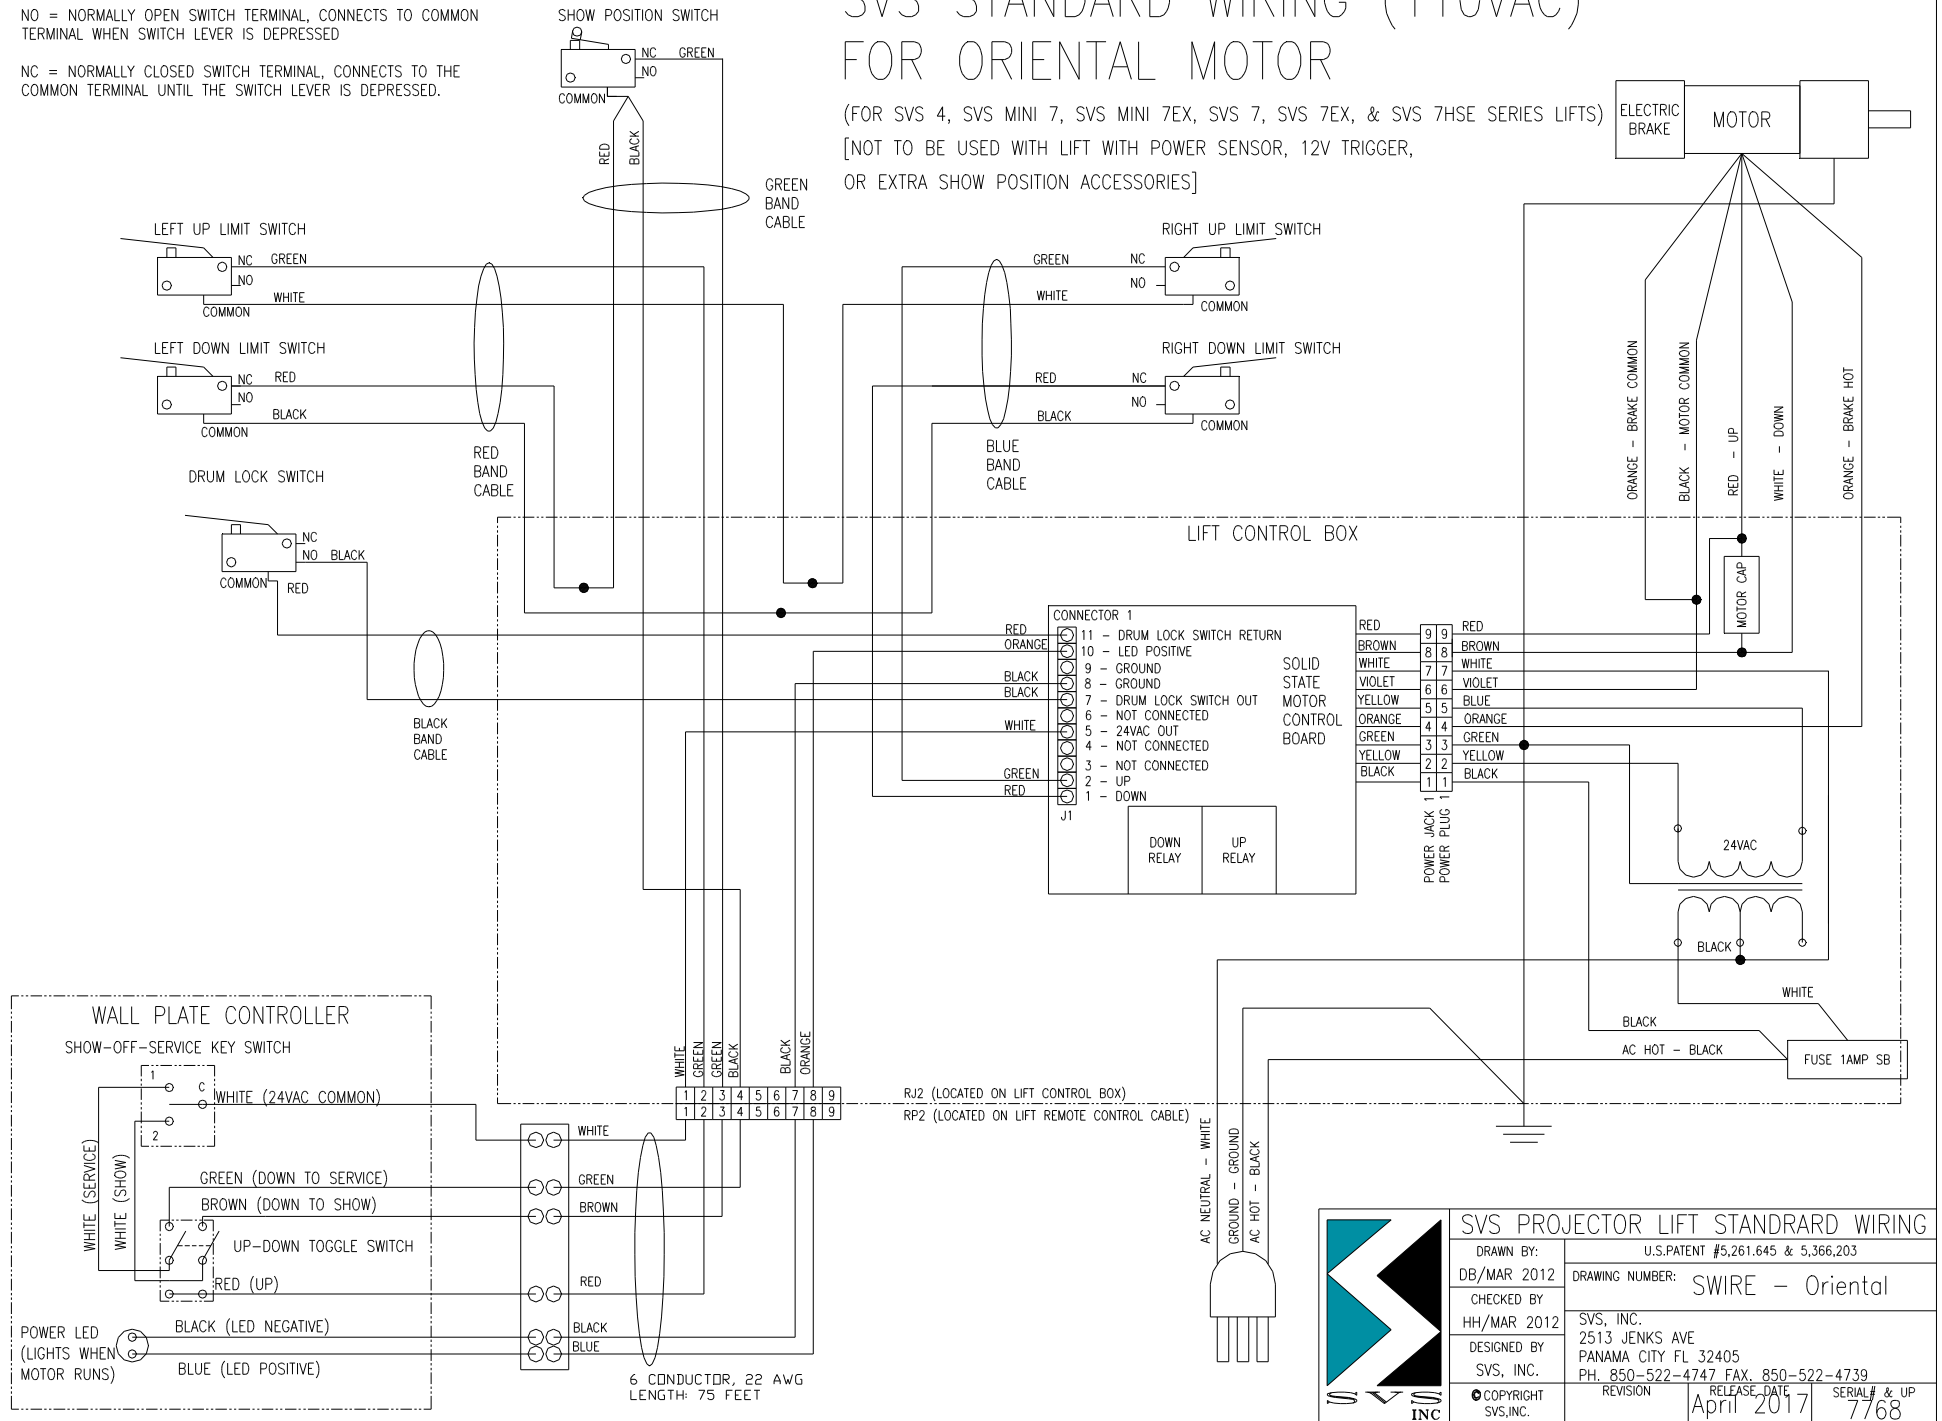

**LIMIT SWITCH OPERATION:**

NO = NORMALLY OPEN SWITCH TERMINAL, CONNECTS TO COMMON TERMINAL WHEN SWITCH LEVER IS DEPRESSED

NC = NORMALLY CLOSED SWITCH TERMINAL, CONNECTS TO THE COMMON TERMINAL UNTIL THE SWITCH LEVER IS DEPRESSED.

# SVS STANDARD WIRING (110VAC) FOR ORIENTAL MOTOR

(FOR SVS 4, SVS MINI 7, SVS MINI 7EX, SVS 7, SVS 7EX, & SVS 7HSE SERIES LIFTS)  
[NOT TO BE USED WITH LIFT WITH POWER SENSOR, 12V TRIGGER, OR EXTRA SHOW POSITION ACCESSORIES]

SVS PROJECTOR LIFT STANDRRD WIRING	
DRAWN BY: DB/MAR 2012	U.S.PATENT #5,261,645 & 5,366,203
CHECKED BY: HH/MAR 2012	DRAWING NUMBER: SWIRE - Oriental
DESIGNED BY: SVS, INC.	SVS, INC. 2513 JENKS AVE PANAMA CITY FL 32405 PH. 850-522-4747 FAX. 850-522-4739
● COPYRIGHT SVS, INC.	REVISION RELEASE DATE April 2017
	SERIAL# & UP 7768