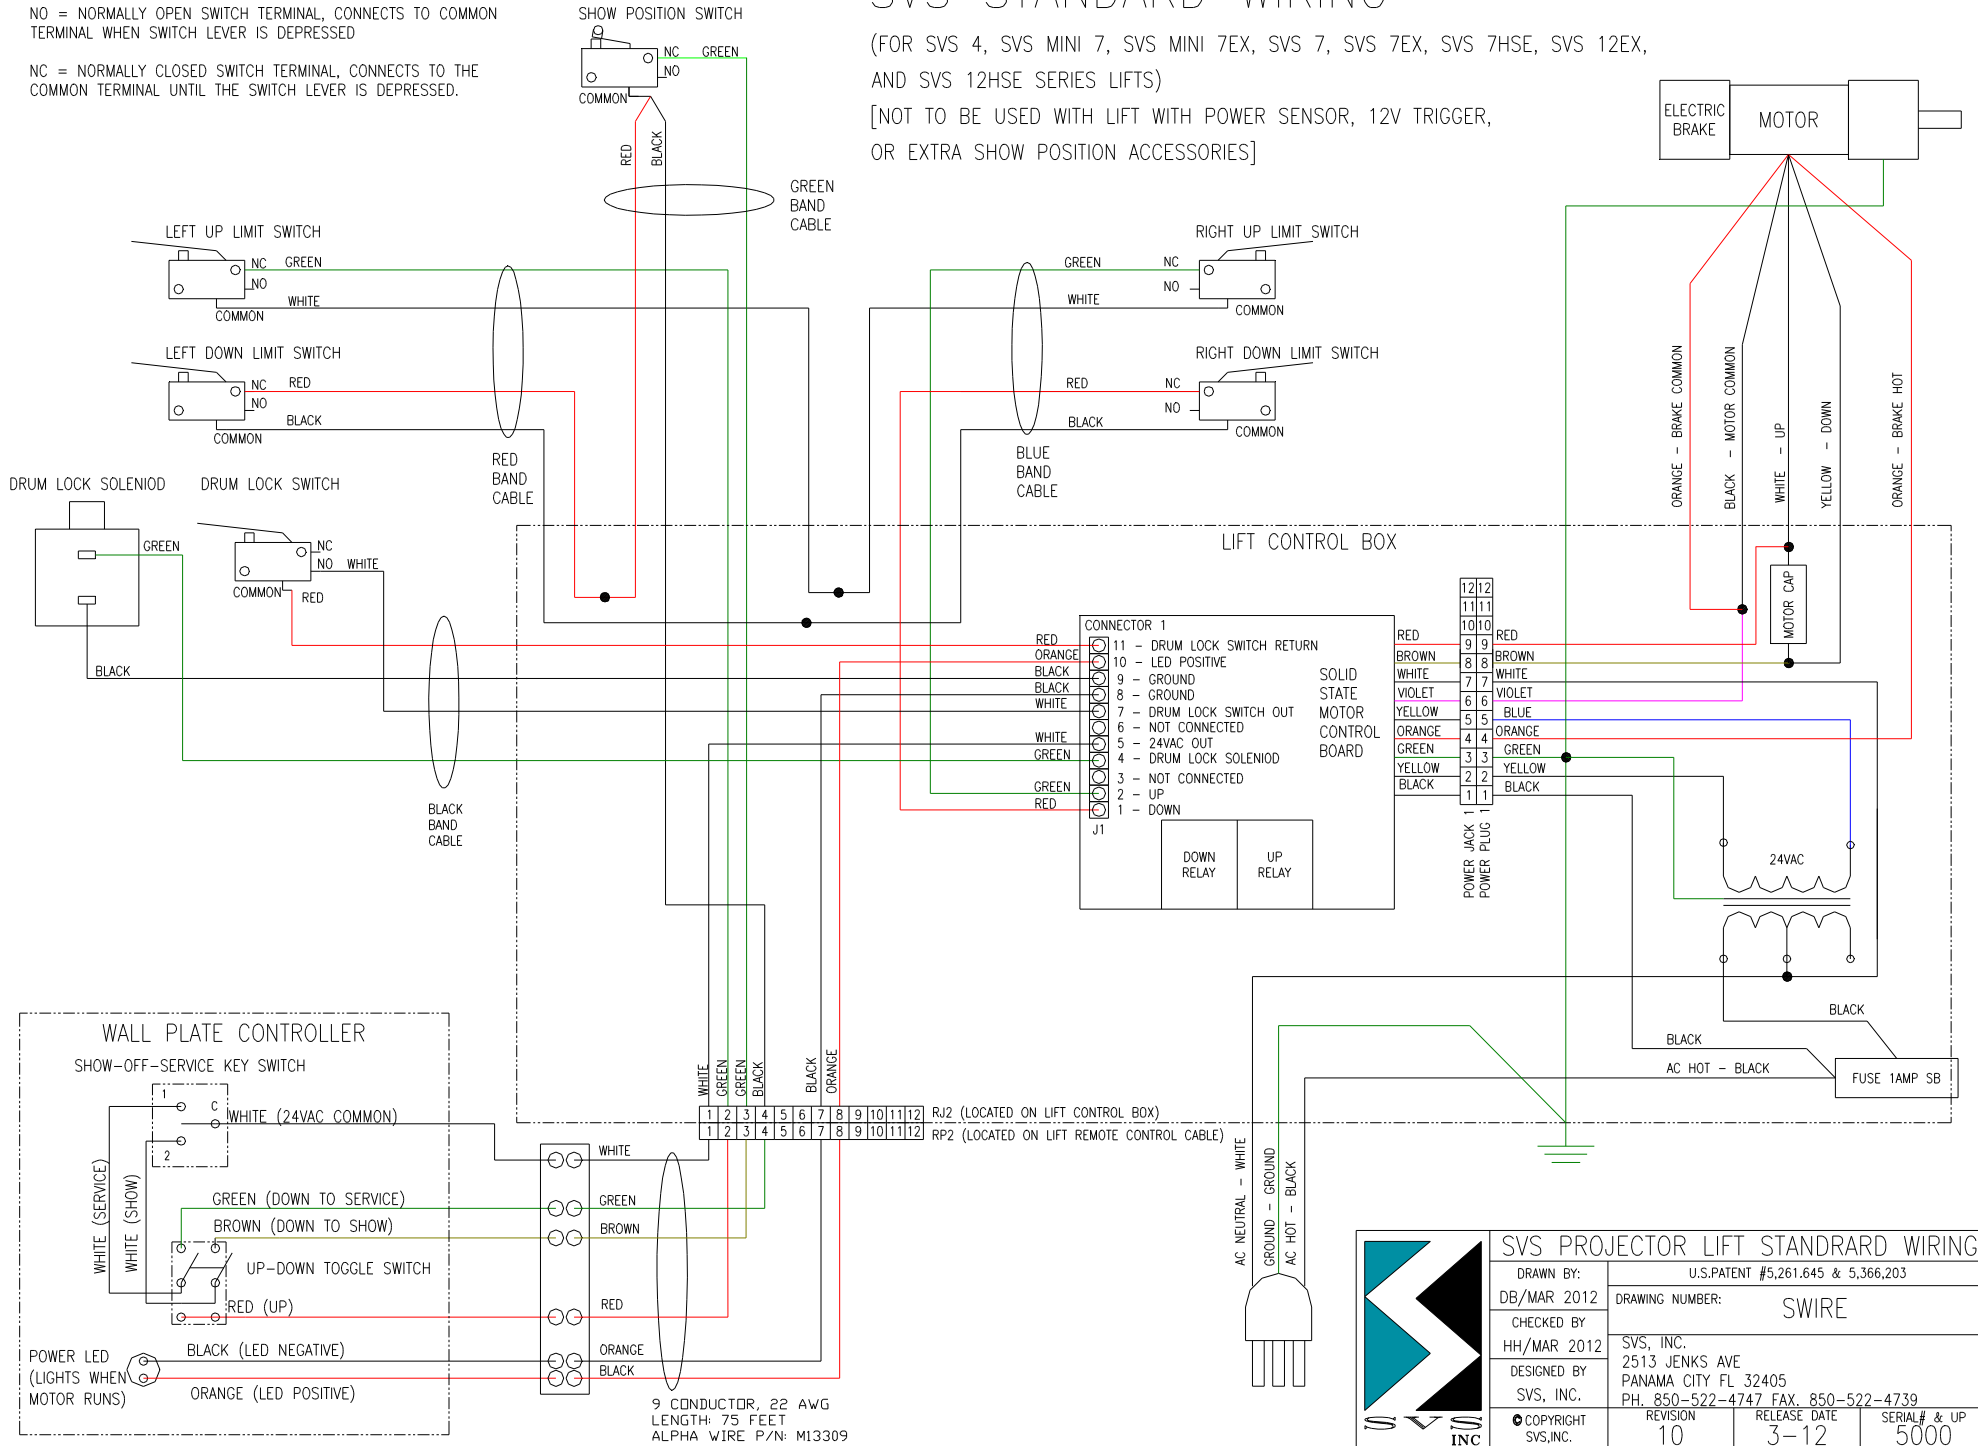

**LIMIT SWITCH OPERATION:**

NO = NORMALLY OPEN SWITCH TERMINAL, CONNECTS TO COMMON TERMINAL WHEN SWITCH LEVER IS DEPRESSED

NC = NORMALLY CLOSED SWITCH TERMINAL, CONNECTS TO THE COMMON TERMINAL UNTIL THE SWITCH LEVER IS DEPRESSED.

# SVS STANDARD WIRING

(FOR SVS 4, SVS MINI 7, SVS MINI 7EX, SVS 7, SVS 7EX, SVS 7HSE, SVS 12EX, AND SVS 12HSE SERIES LIFTS)

[NOT TO BE USED WITH LIFT WITH POWER SENSOR, 12V TRIGGER, OR EXTRA SHOW POSITION ACCESSORIES]

9 CONDUCTOR, 22 AWG  
LENGTH: 75 FEET  
ALPHA WIRE P/N: M13309

SVS PROJECTOR LIFT STANDRAD WIRING		
DRAWN BY: DB/MAR 2012	U.S.PATENT #5,261,645 & 5,366,203	
CHECKED BY HH/MAR 2012	DRAWING NUMBER: SWIRE	
DESIGNED BY SVS, INC.	SVS, INC. 2513 JENKS AVE PANAMA CITY FL 32405 PH. 850-522-4747 FAX. 850-522-4739	
© COPYRIGHT SVS, INC.	REVISION 10	RELEASE DATE 3-12
		SERIAL# & UP 5000