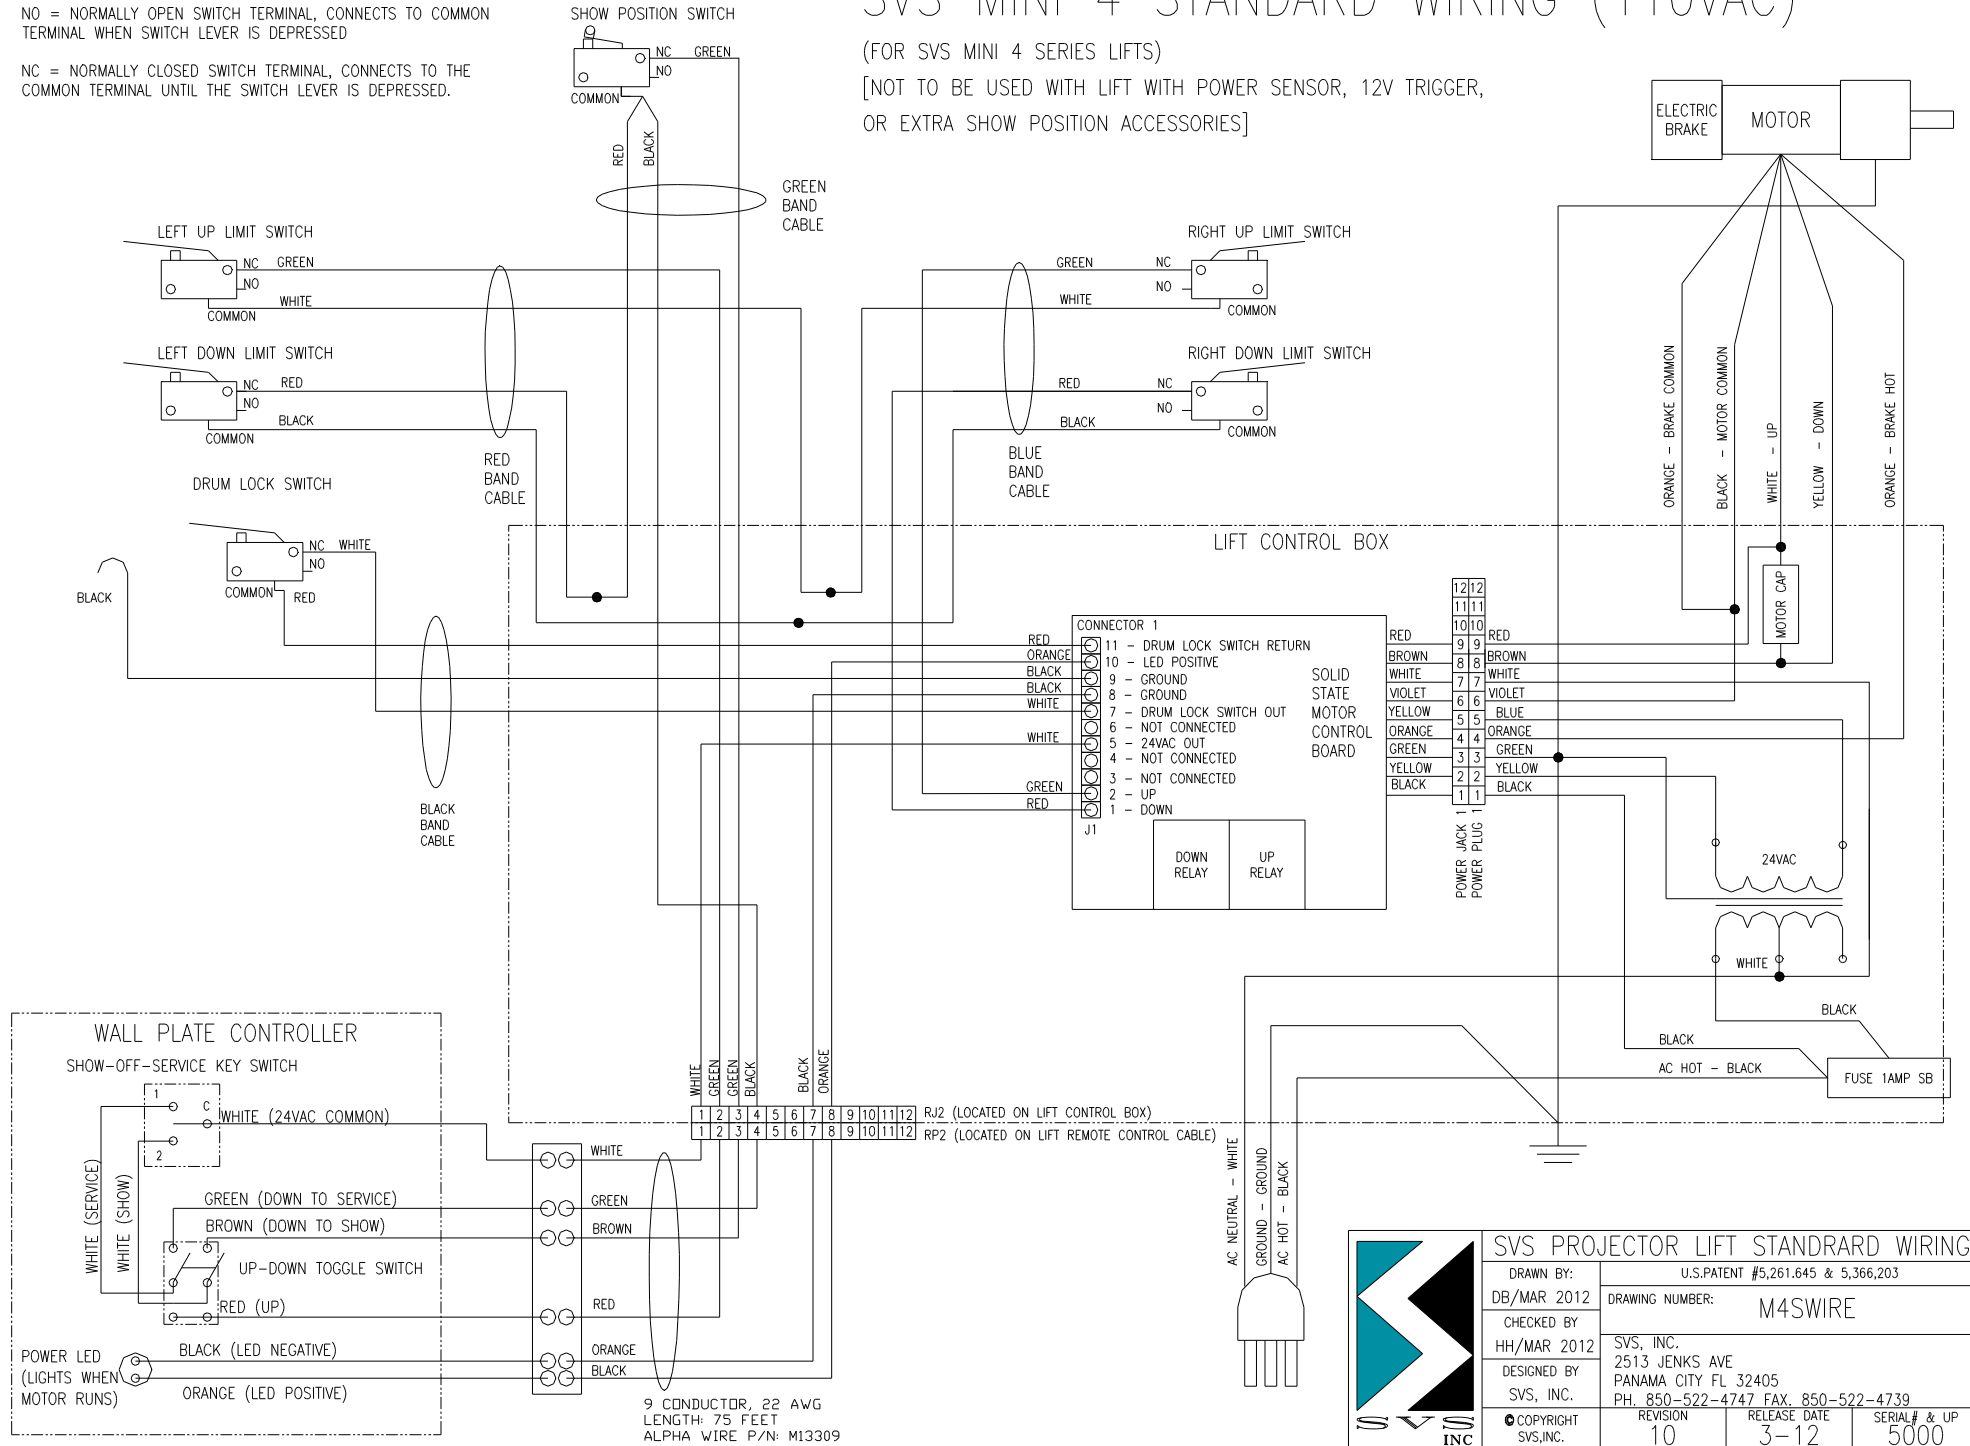

LIMIT SWITCH OPERATION:

NO = NORMALLY OPEN SWITCH TERMINAL, CONNECTS TO COMMON TERMINAL WHEN SWITCH LEVER IS DEPRESSED

NC = NORMALLY CLOSED SWITCH TERMINAL, CONNECTS TO THE COMMON TERMINAL UNTIL THE SWITCH LEVER IS DEPRESSED.

SVS MINI 4 STANDARD WIRING (110VAC)

(FOR SVS MINI 4 SERIES LIFTS)

[NOT TO BE USED WITH LIFT WITH POWER SENSOR, 12V TRIGGER, OR EXTRA SHOW POSITION ACCESSORIES]

SVS PROJECTOR LIFT STANDRAD WIRING	
DRAWN BY: DB/MAR 2012	U.S. PATENT #5,261,645 & 5,366,203
CHECKED BY: HH/MAR 2012	DRAWING NUMBER: M4SWIRE
DESIGNED BY: SVS, INC.	SVS, INC. 2513 JENKS AVE PANAMA CITY FL 32405 PH. 850-522-4747 FAX. 850-522-4739
© COPYRIGHT SVS, INC.	REVISION 10
RELEASE DATE 3-12	SERIAL # & UP 5000