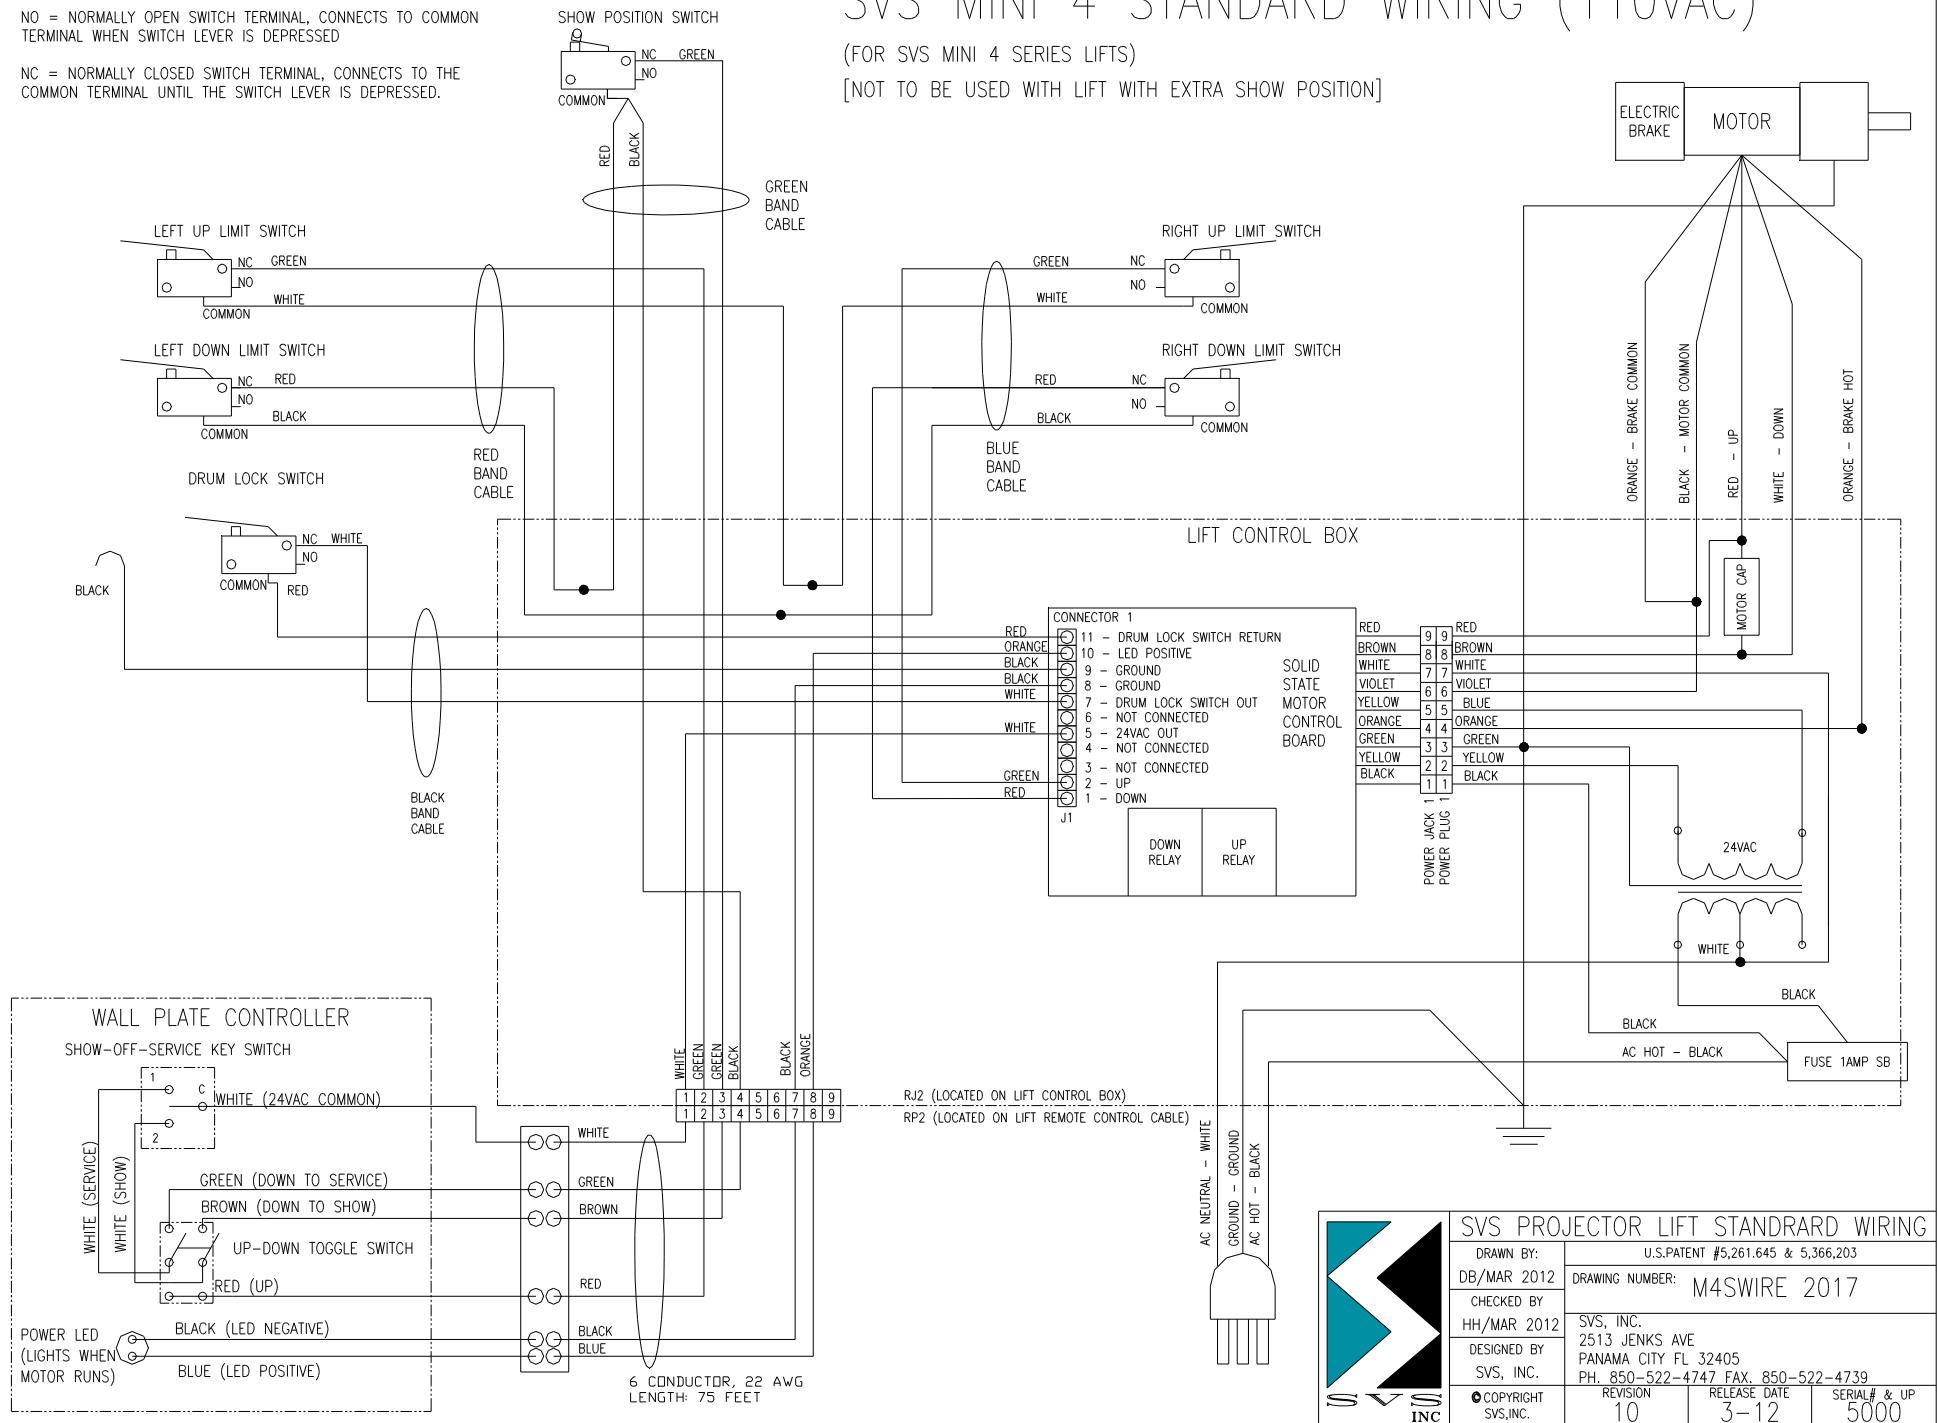

LIMIT SWITCH OPERATION:

NO = NORMALLY OPEN SWITCH TERMINAL, CONNECTS TO COMMON TERMINAL WHEN SWITCH LEVER IS DEPRESSED

NC = NORMALLY CLOSED SWITCH TERMINAL, CONNECTS TO THE COMMON TERMINAL UNTIL THE SWITCH LEVER IS DEPRESSED.

SVS MINI 4 STANDARD WIRING (110VAC)

(FOR SVS MINI 4 SERIES LIFTS)

[NOT TO BE USED WITH LIFT WITH EXTRA SHOW POSITION]

SVS PROJECTOR LIFT STANDRAD WIRING		
DRAWN BY: DB/MAR 2012	U.S. PATENT #5,261,645 & 5,366,203	
CHECKED BY: HH/MAR 2012	DRAWING NUMBER: M4SWIRE 2017	
DESIGNED BY: SVS, INC.	SVS, INC. 2513 JENKS AVE PANAMA CITY FL 32405 PH. 850-522-4747 FAX. 850-522-4739	
● COPYRIGHT SVS, INC.	REVISION 10	RELEASE DATE 3-12
	SERIAL# & UP 5000	