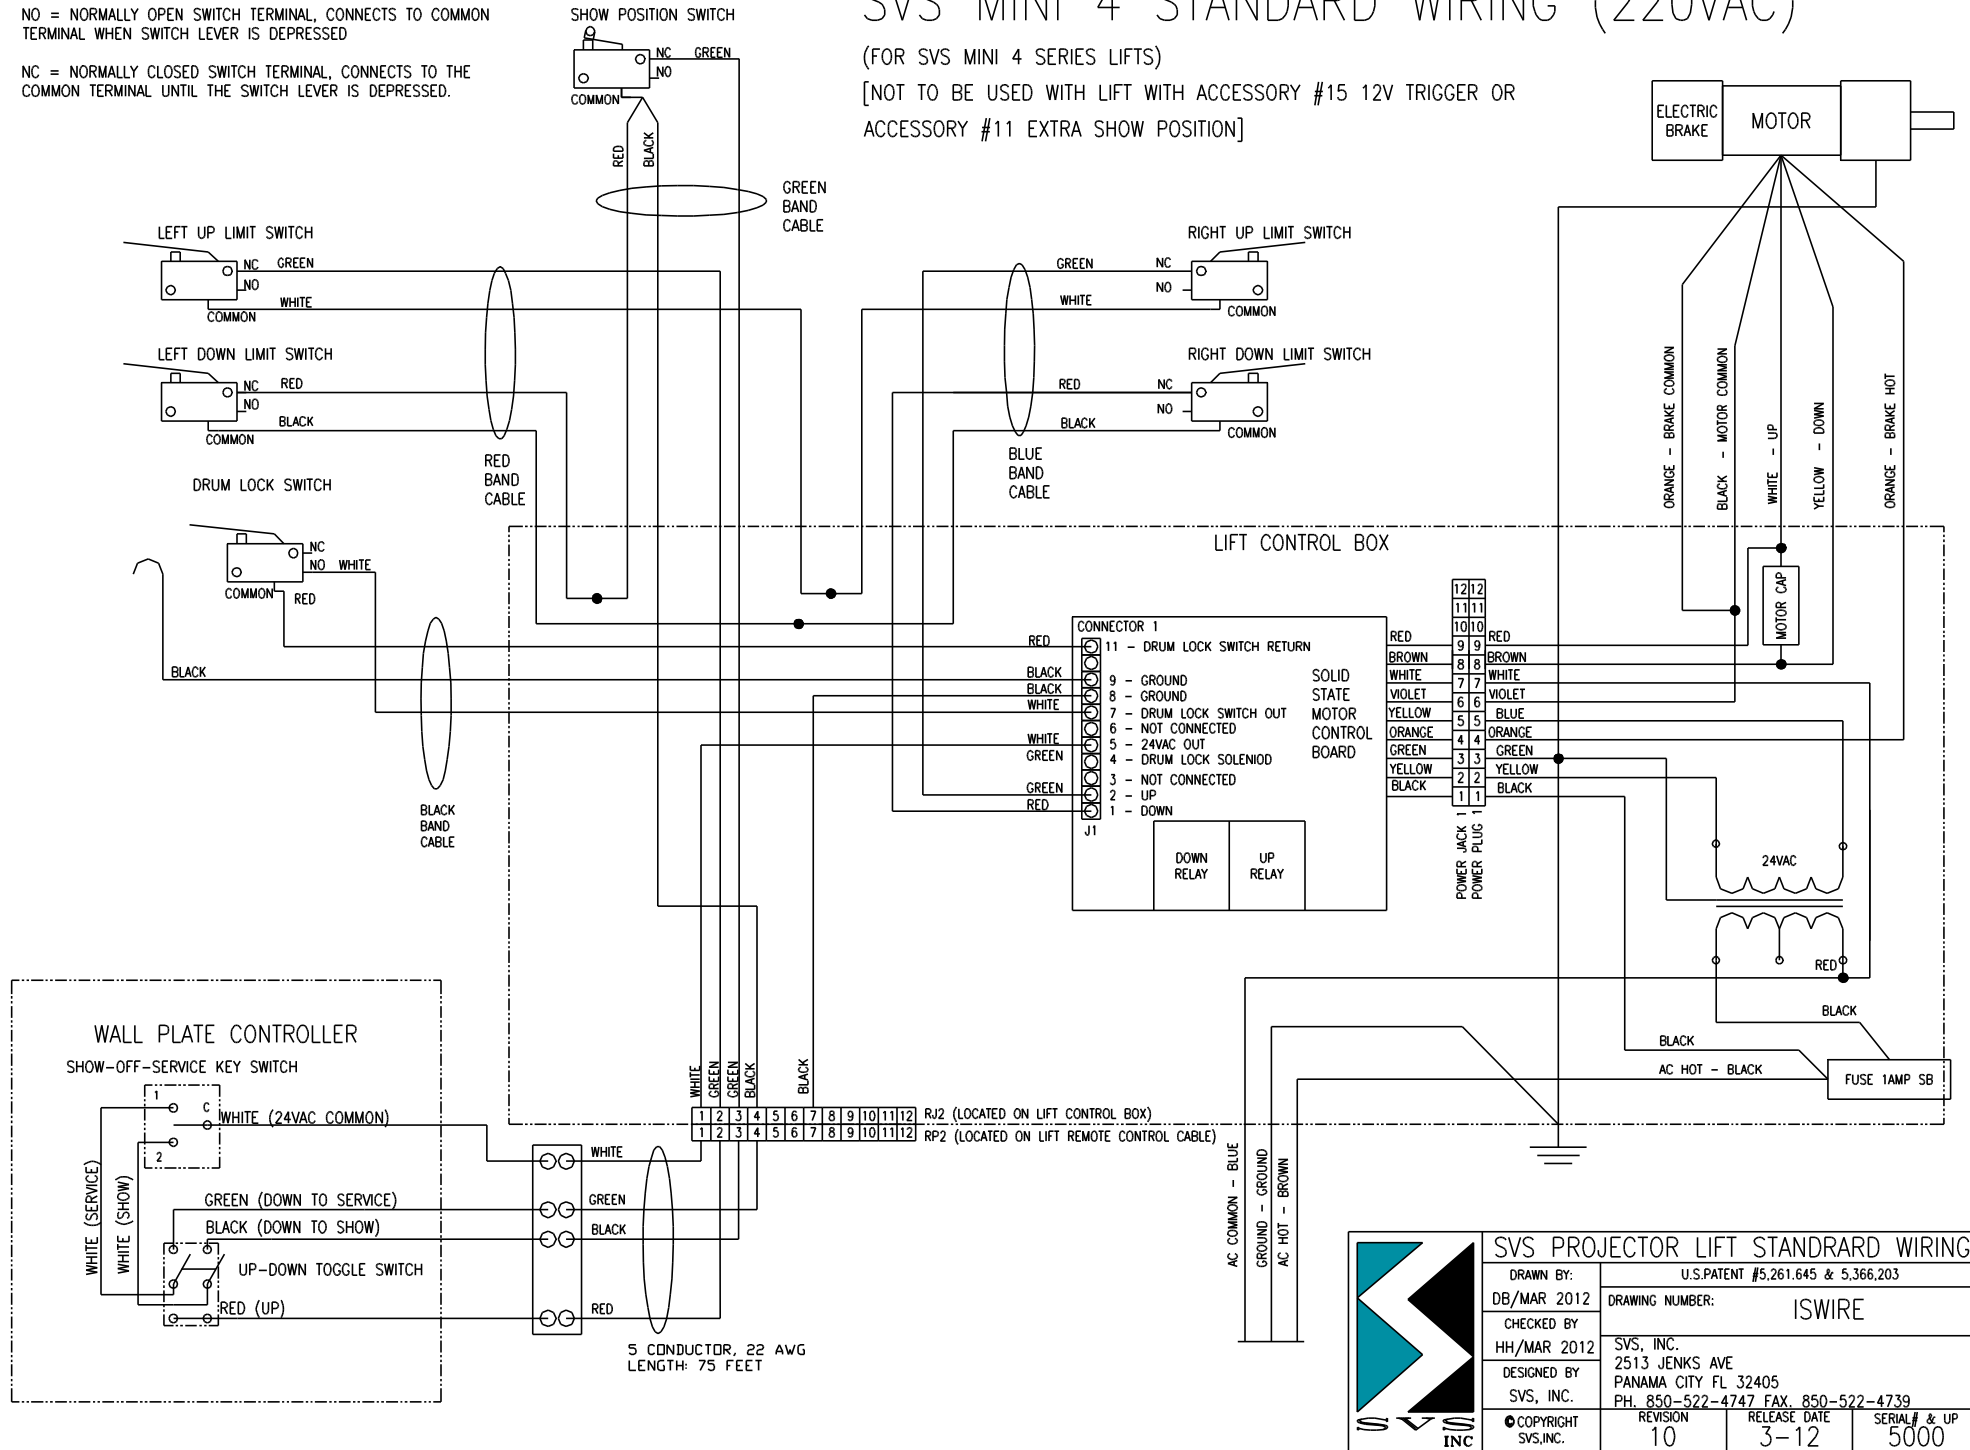

LIMIT SWITCH OPERATION:

NO = NORMALLY OPEN SWITCH TERMINAL, CONNECTS TO COMMON TERMINAL WHEN SWITCH LEVER IS DEPRESSED

NC = NORMALLY CLOSED SWITCH TERMINAL, CONNECTS TO THE COMMON TERMINAL UNTIL THE SWITCH LEVER IS DEPRESSED.

# SVS MINI 4 STANDARD WIRING (220VAC)

(FOR SVS MINI 4 SERIES LIFTS)

[NOT TO BE USED WITH LIFT WITH ACCESSORY #15 12V TRIGGER OR ACCESSORY #11 EXTRA SHOW POSITION]

## SVS PROJECTOR LIFT STANDRAD WIRING

DRAWN BY: DB/MAR 2012	U.S. PATENT #5,261,645 & 5,366,203
CHECKED BY HH/MAR 2012	DRAWING NUMBER: ISWIRE
DESIGNED BY SVS, INC.	SVS, INC. 2513 JENKS AVE PANAMA CITY FL 32405 PH. 850-522-4747 FAX. 850-522-4739
● COPYRIGHT SVS, INC.	REVISION 10
	RELEASE DATE 3-12
	SERIAL # & UP 5000