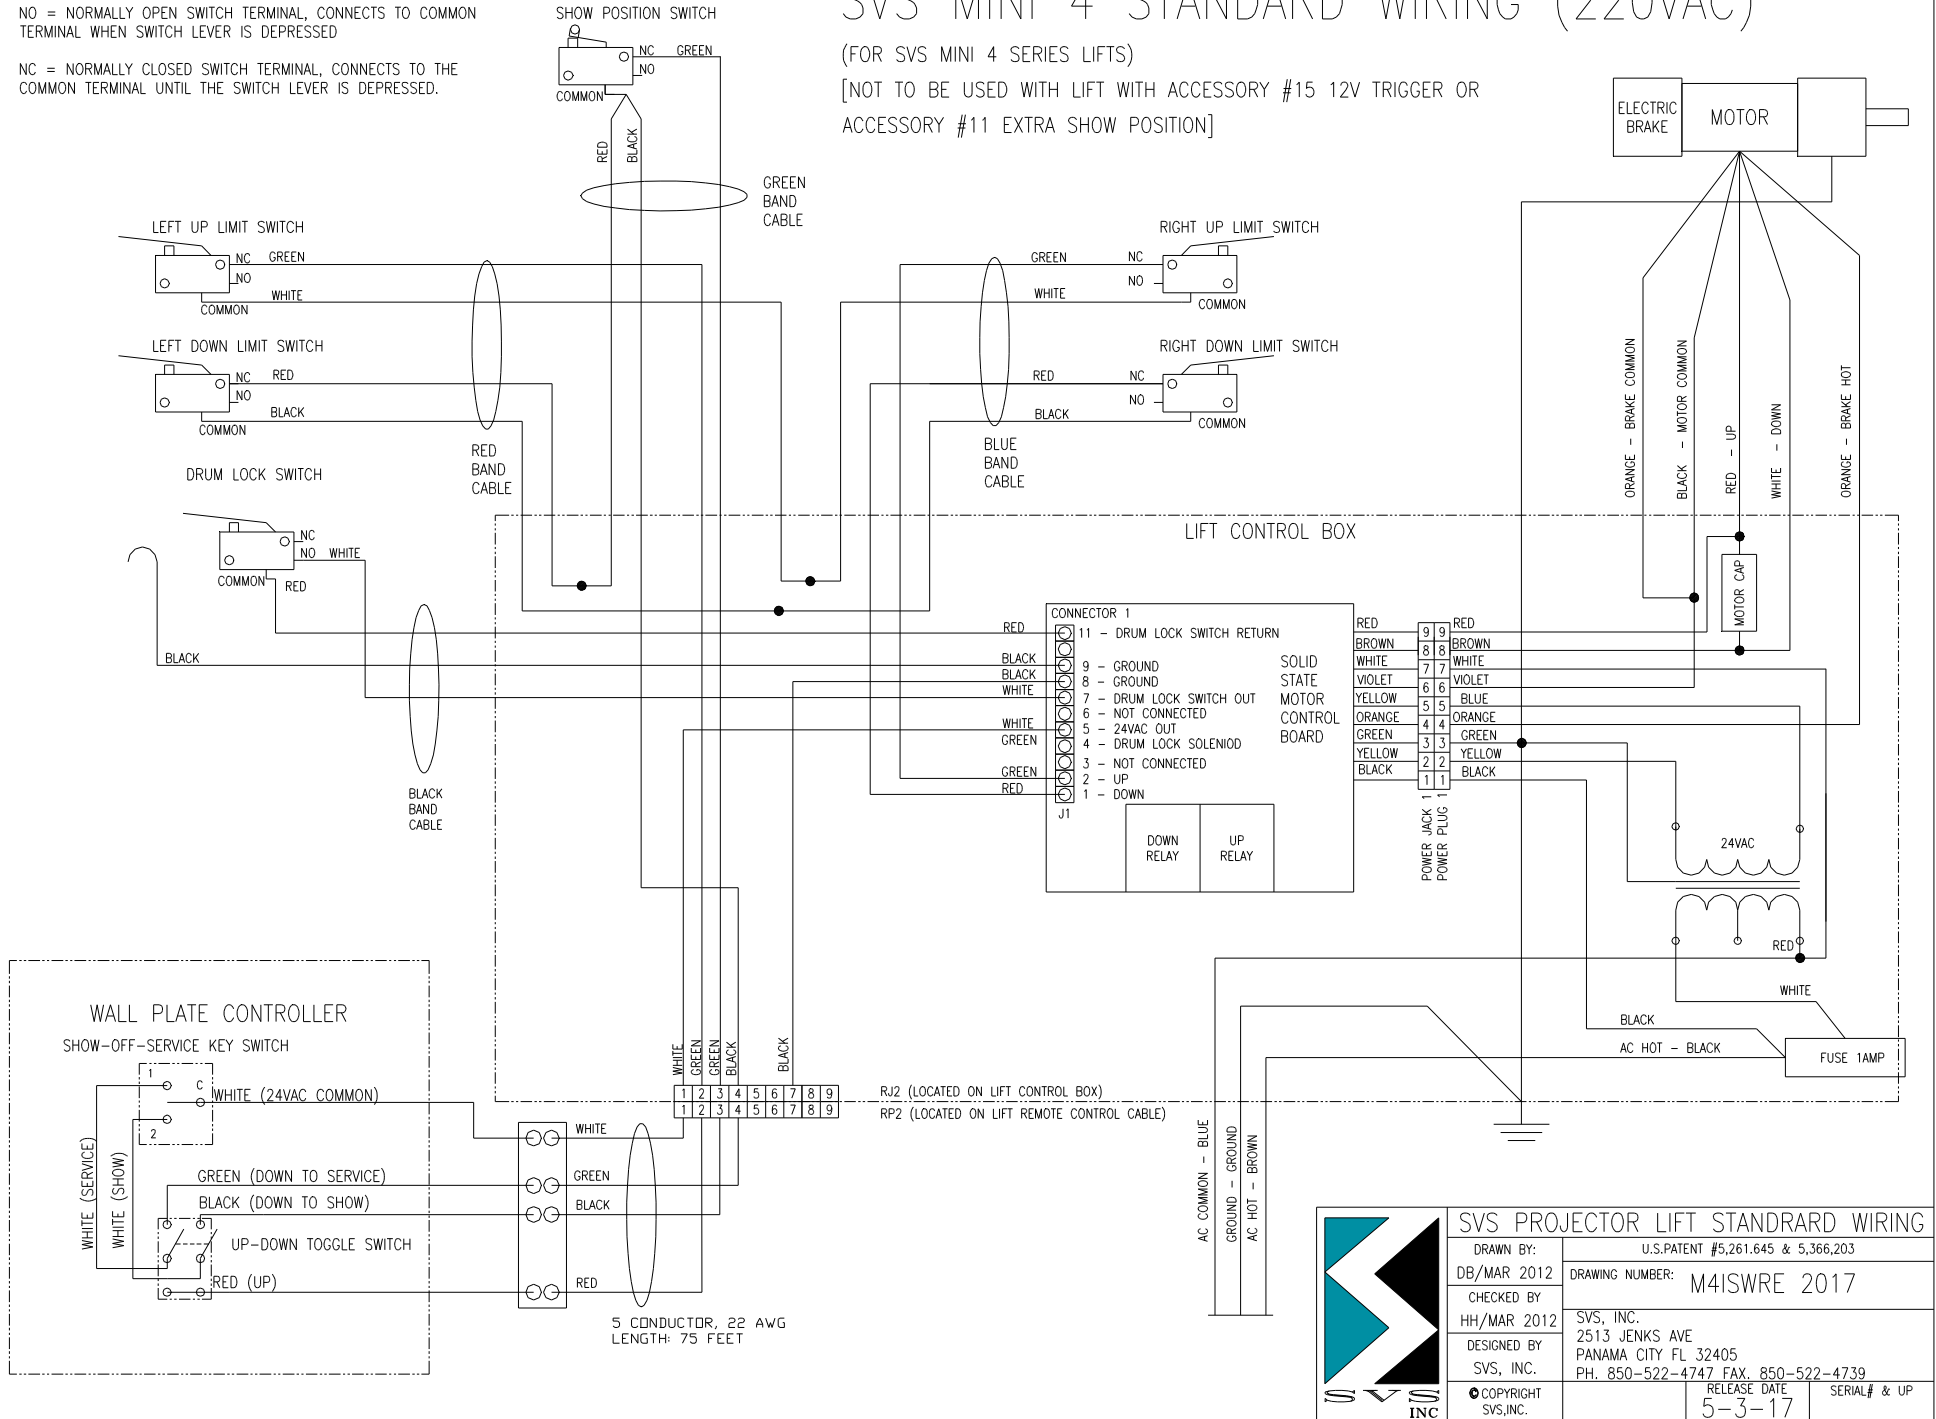

LIMIT SWITCH OPERATION:

NO = NORMALLY OPEN SWITCH TERMINAL, CONNECTS TO COMMON TERMINAL WHEN SWITCH LEVER IS DEPRESSED

NC = NORMALLY CLOSED SWITCH TERMINAL, CONNECTS TO THE COMMON TERMINAL UNTIL THE SWITCH LEVER IS DEPRESSED.

SVS MINI 4 STANDARD WIRING (220VAC)

(FOR SVS MINI 4 SERIES LIFTS)

[NOT TO BE USED WITH LIFT WITH ACCESSORY #15 12V TRIGGER OR ACCESSORY #11 EXTRA SHOW POSITION]

SVS PROJECTOR LIFT STANDRAD WIRING	
DRAWN BY: DB/MAR 2012	U.S.PATENT #5,261,645 & 5,366,203
CHECKED BY: HH/MAR 2012	DRAWING NUMBER: M4ISWRE 2017
DESIGNED BY: SVS, INC.	SVS, INC. 2513 JENKS AVE PANAMA CITY FL 32405 PH. 850-522-4747 FAX. 850-522-4739
● COPYRIGHT SVS, INC.	RELEASE DATE 5-3-17
	SERIAL# & UP