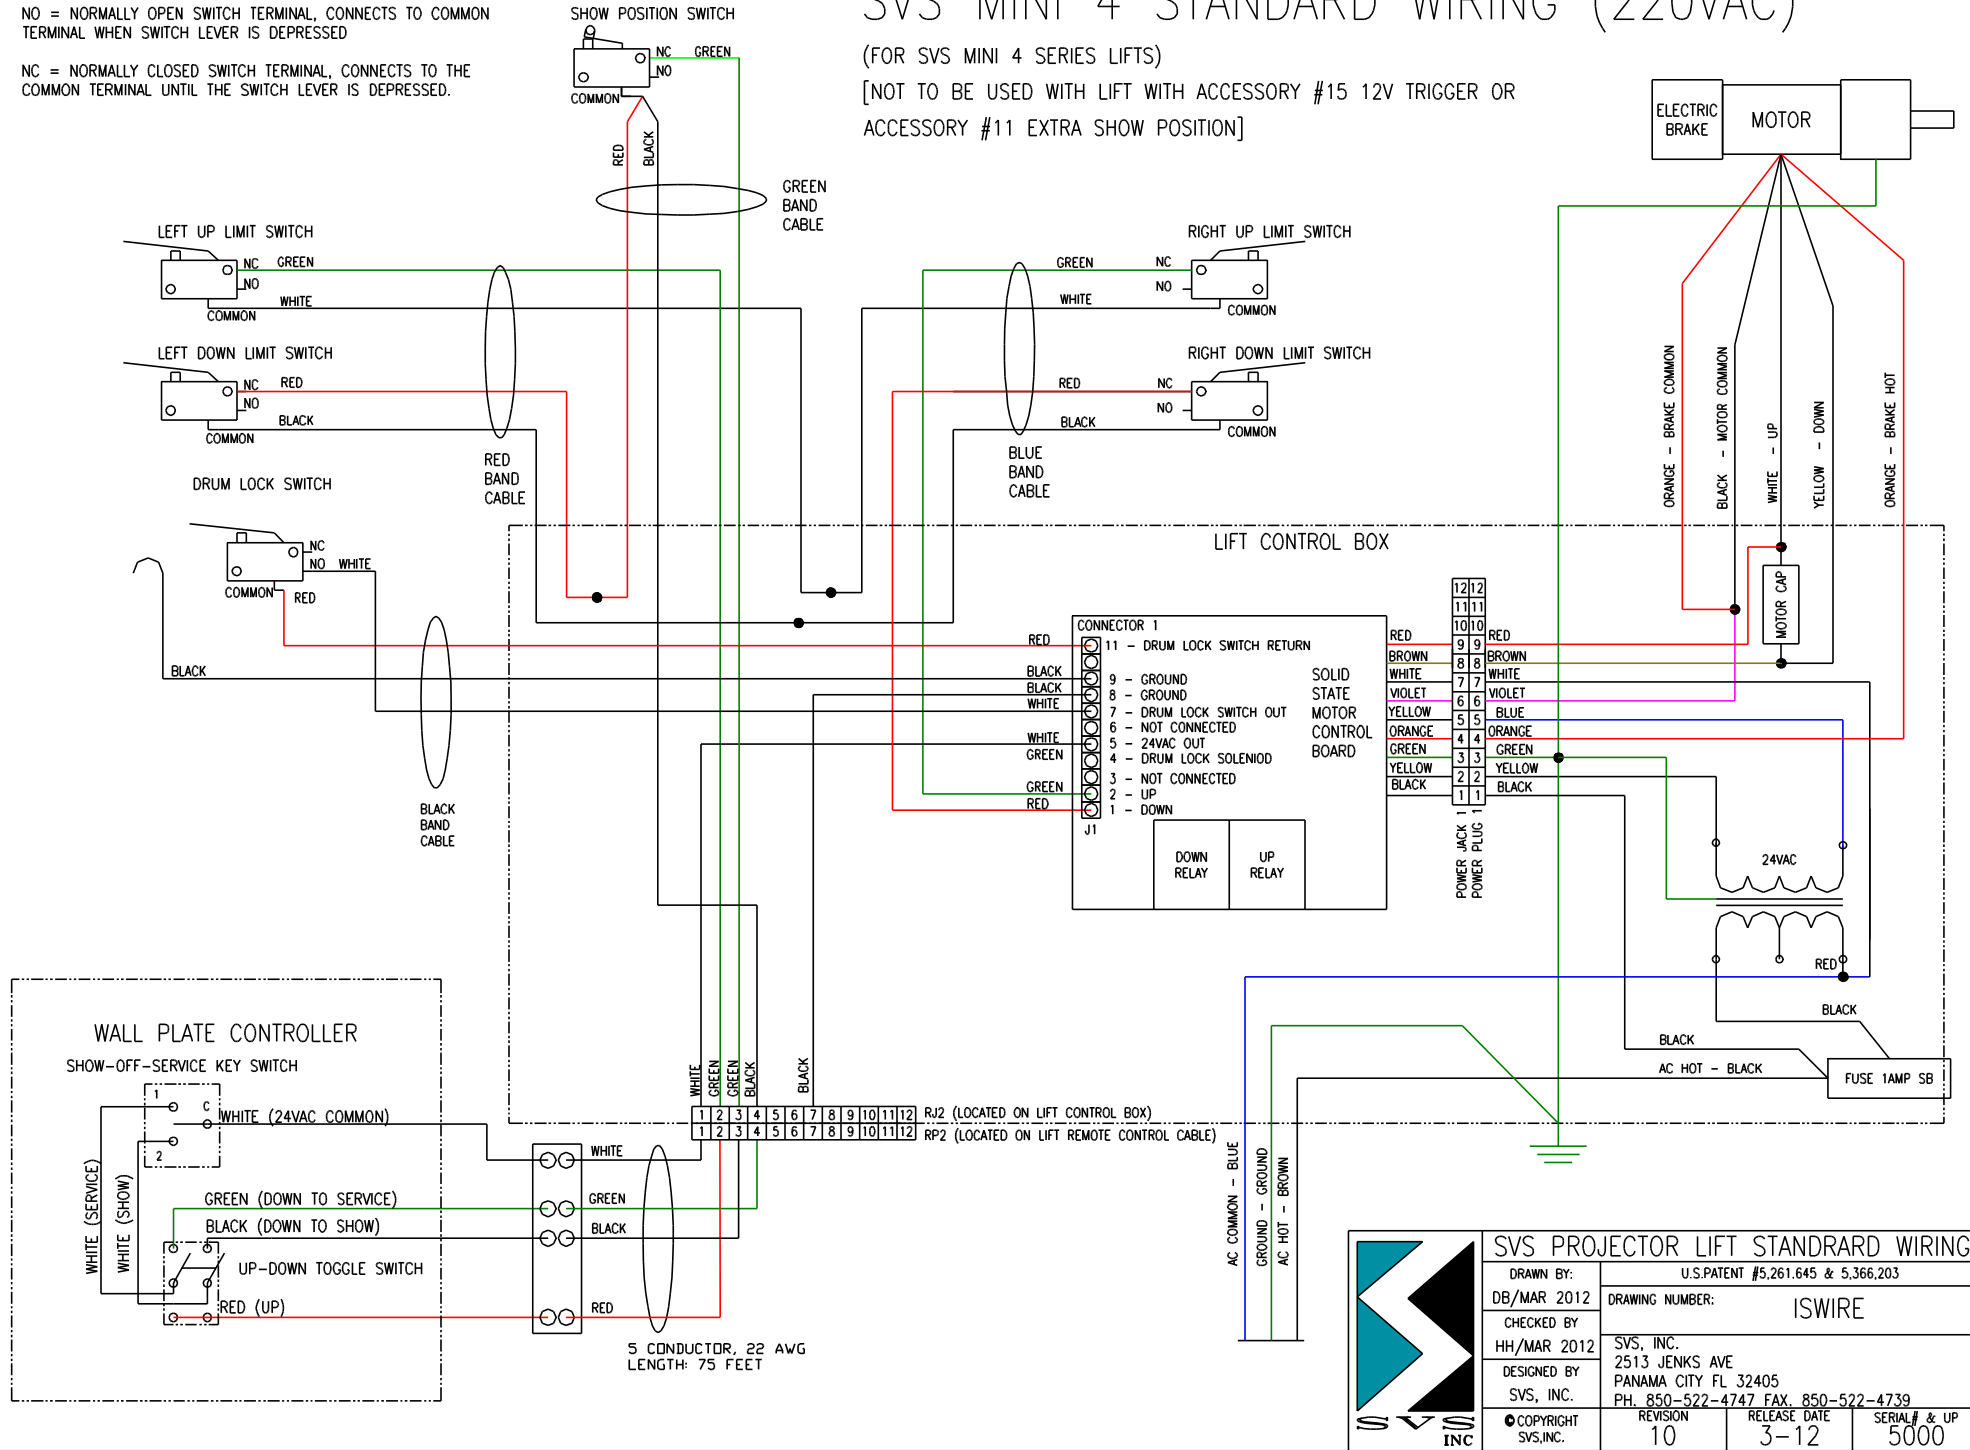

LIMIT SWITCH OPERATION:

NO = NORMALLY OPEN SWITCH TERMINAL, CONNECTS TO COMMON TERMINAL WHEN SWITCH LEVER IS DEPRESSED

NC = NORMALLY CLOSED SWITCH TERMINAL, CONNECTS TO THE COMMON TERMINAL UNTIL THE SWITCH LEVER IS DEPRESSED.

SVS MINI 4 STANDARD WIRING (220VAC)

(FOR SVS MINI 4 SERIES LIFTS)

[NOT TO BE USED WITH LIFT WITH ACCESSORY #15 12V TRIGGER OR ACCESSORY #11 EXTRA SHOW POSITION]

SVS PROJECTOR LIFT STANDRAD WIRING		
DRAWN BY: DB/MAR 2012	U.S.PATENT #5,261,645 & 5,366,203	
CHECKED BY: HH/MAR 2012	DRAWING NUMBER: ISWIRE	
DESIGNED BY: SVS, INC.	SVS, INC. 2513 JENKS AVE PANAMA CITY FL 32405 PH. 850-522-4747 FAX. 850-522-4739	
● COPYRIGHT SVS, INC.	REVISION 10	RELEASE DATE 3-12
		SERIAL # & UP 5000