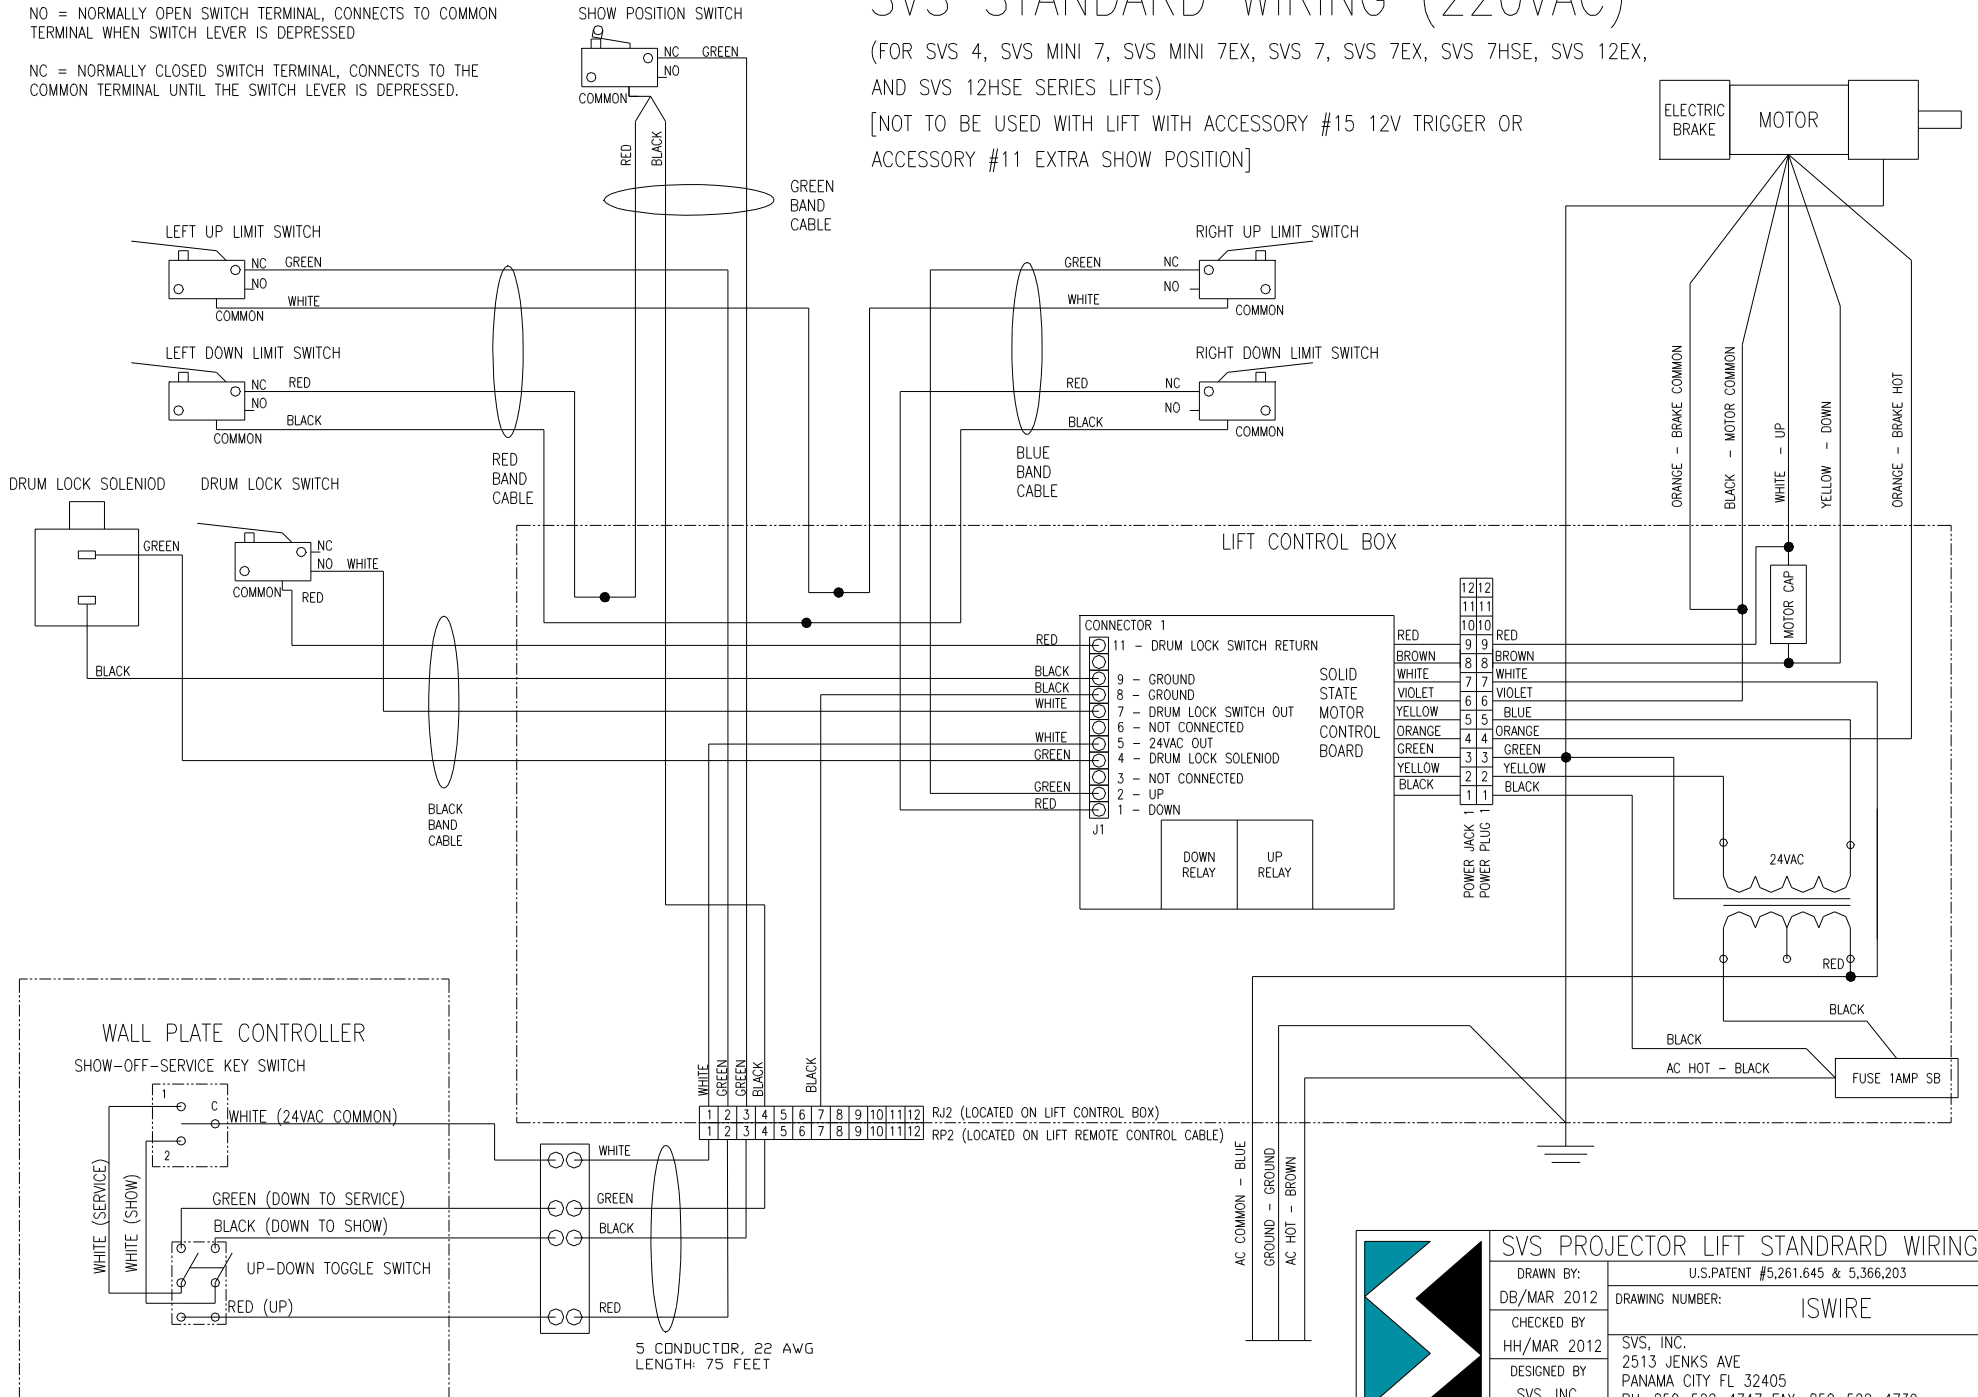

LIMIT SWITCH OPERATION:

NO = NORMALLY OPEN SWITCH TERMINAL, CONNECTS TO COMMON TERMINAL WHEN SWITCH LEVER IS DEPRESSED

NC = NORMALLY CLOSED SWITCH TERMINAL, CONNECTS TO THE COMMON TERMINAL UNTIL THE SWITCH LEVER IS DEPRESSED.

SVS STANDARD WIRING (220VAC)

(FOR SVS 4, SVS MINI 7, SVS MINI 7EX, SVS 7, SVS 7EX, SVS 7HSE, SVS 12EX, AND SVS 12HSE SERIES LIFTS)

[NOT TO BE USED WITH LIFT WITH ACCESSORY #15 12V TRIGGER OR ACCESSORY #11 EXTRA SHOW POSITION]

SVS PROJECTOR LIFT STANDRAD WIRING	
DRAWN BY: DB/MAR 2012	U.S.PATENT #5,261,645 & 5,366,203
CHECKED BY: HH/MAR 2012	DRAWING NUMBER: ISWIRE
DESIGNED BY: SVS, INC.	SVS, INC. 2513 JENKS AVE PANAMA CITY FL 32405 PH. 850-522-4747 FAX. 850-522-4739
© COPYRIGHT SVS, INC.	REVISION: 10 RELEASE DATE: 3-12 SERIAL# & UP: 5000