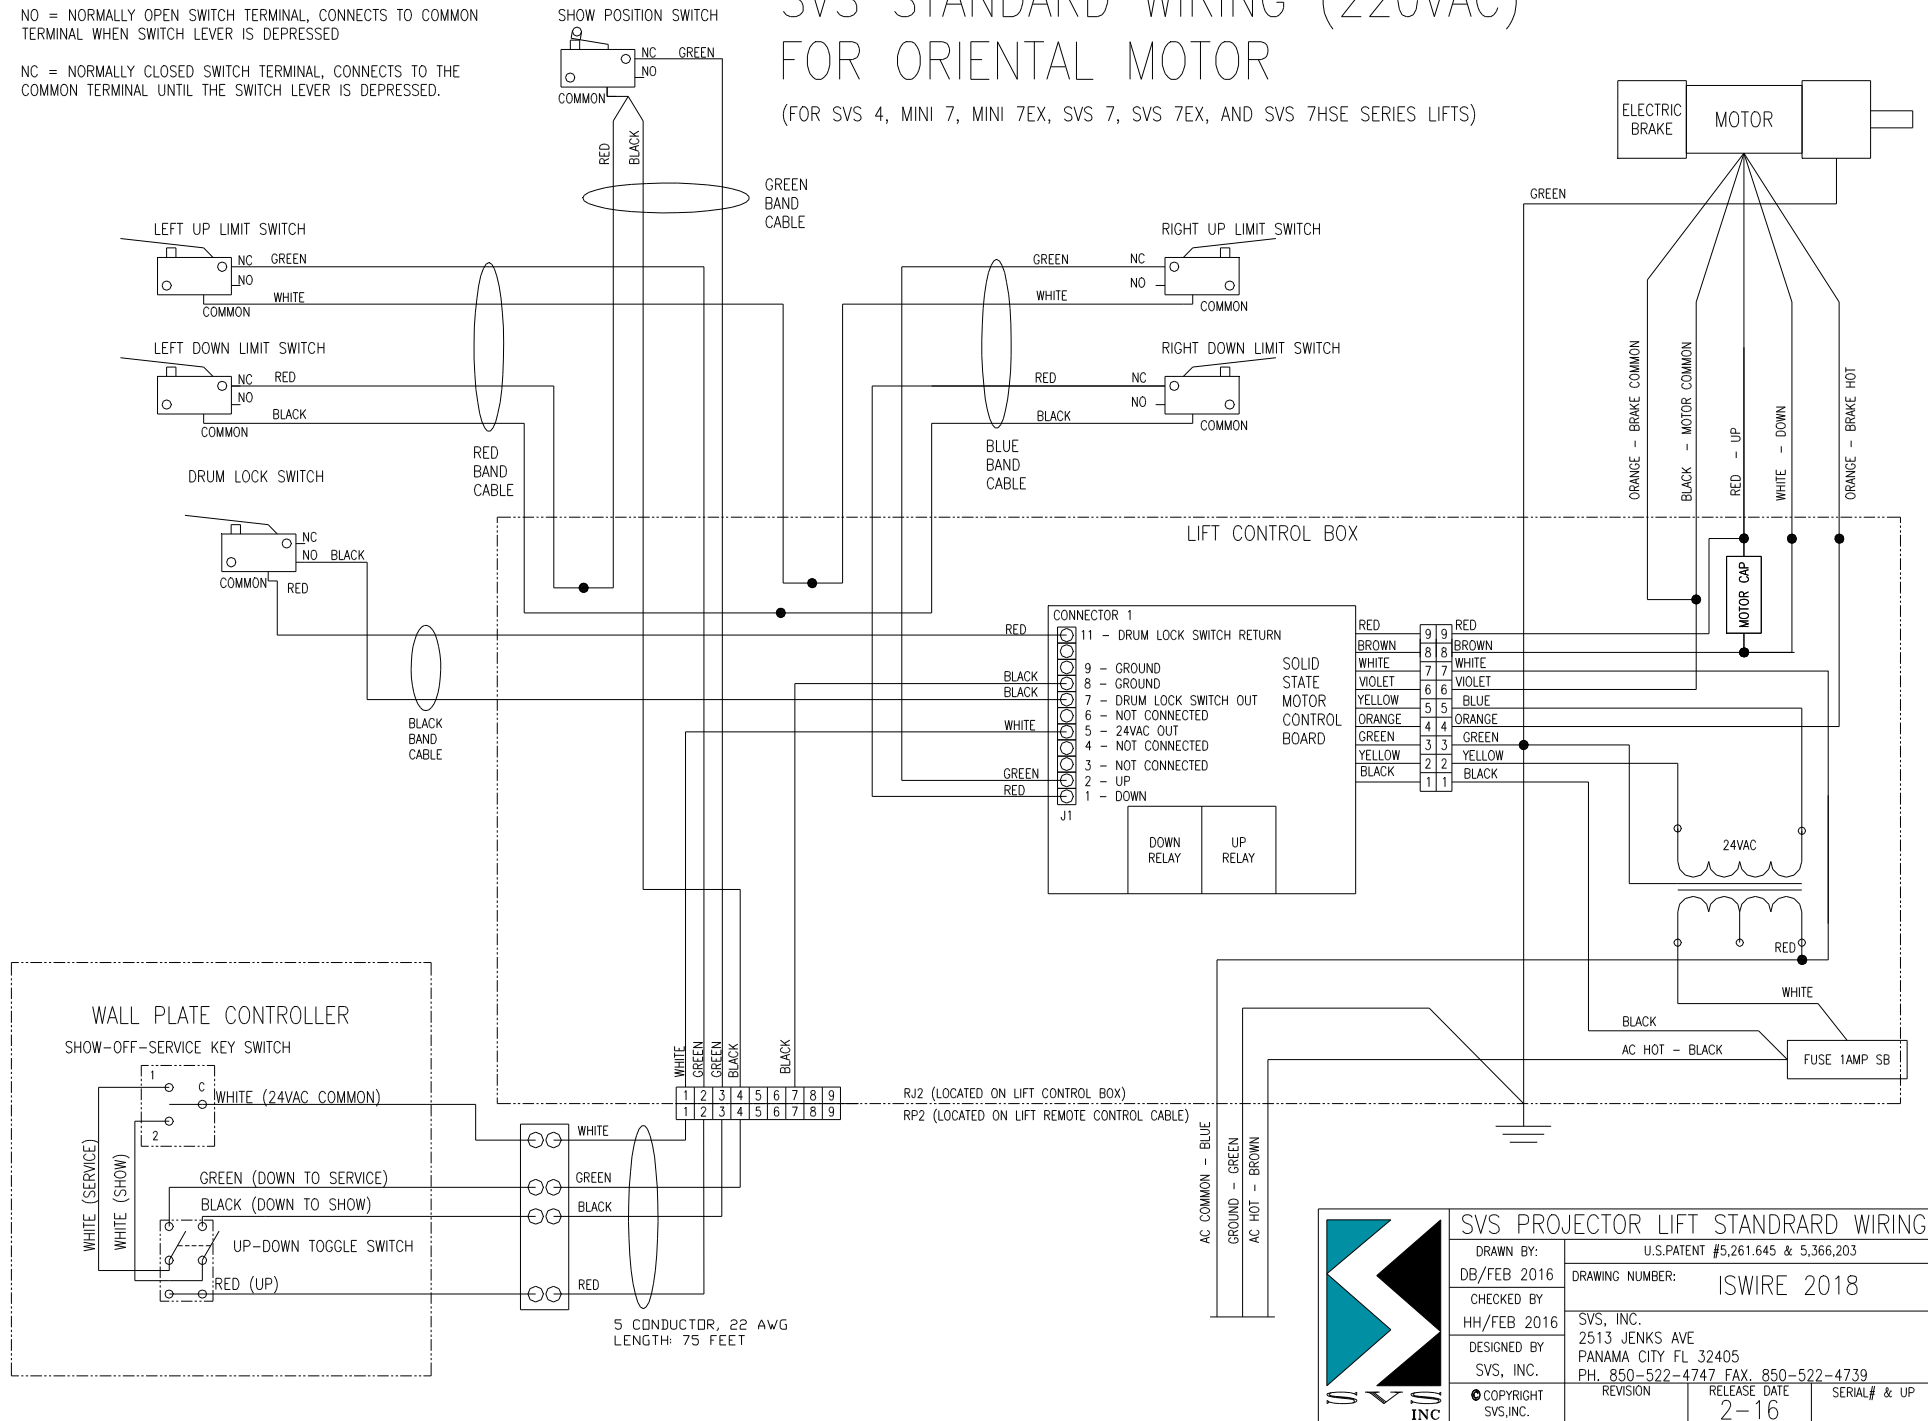

LIMIT SWITCH OPERATION:

NO = NORMALLY OPEN SWITCH TERMINAL, CONNECTS TO COMMON TERMINAL WHEN SWITCH LEVER IS DEPRESSED

NC = NORMALLY CLOSED SWITCH TERMINAL, CONNECTS TO THE COMMON TERMINAL UNTIL THE SWITCH LEVER IS DEPRESSED.

SVS STANDARD WIRING (220VAC) FOR ORIENTAL MOTOR

(FOR SVS 4, MINI 7, MINI 7EX, SVS 7, SVS 7EX, AND SVS 7HSE SERIES LIFTS)

SVS PROJECTOR LIFT STANDRRD WIRING			
DRAWN BY: DB/FEB 2016	U.S.PATENT #5,261.645 & 5,366.203		
CHECKED BY HH/FEB 2016	DRAWING NUMBER: ISWIRE 2018		
DESIGNED BY SVS, INC.	SVS, INC. 2513 JENKS AVE PANAMA CITY FL 32405 PH. 850-522-4747 FAX. 850-522-4739		
● COPYRIGHT SVS, INC.	REVISION	RELEASE DATE	SERIAL# & UP
		2-16	