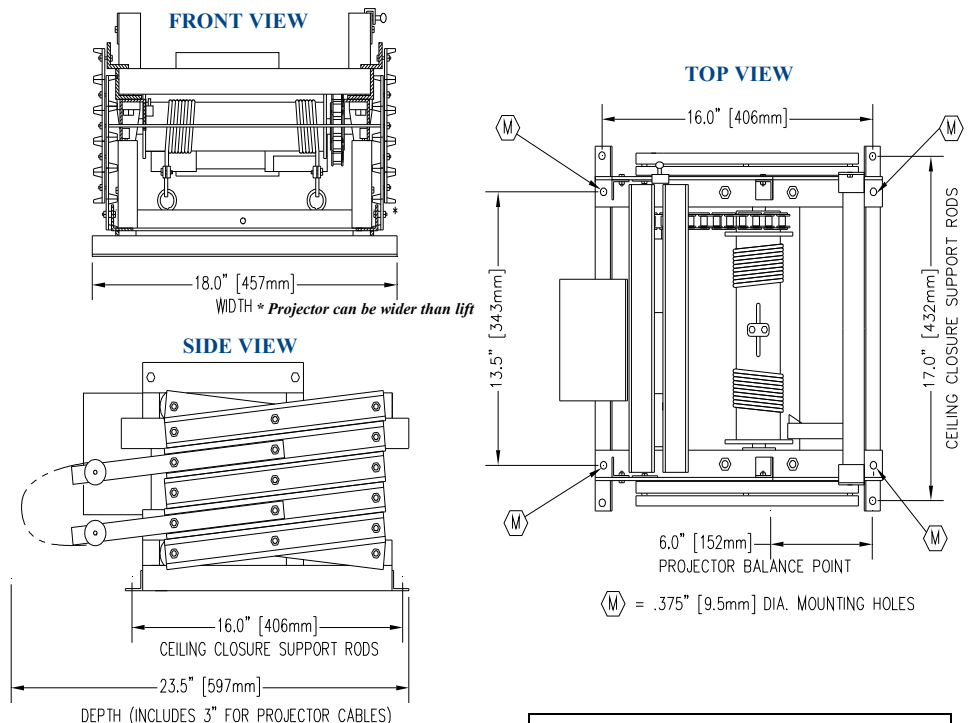

RECOMMENDED ACCESSORIES

#1 Ceiling Closure - Self-aligning closure system complete with ceiling framework. Supplied with 15/16" ceiling trim ring. Designed to accept ceiling tile or dry wall ceiling. Supplied unpainted.

FP1 Ceiling Closure -Fixed mounted flat closure panel- Lipped or Lipless. Supplied with 15/16" ceiling trim ring. Ceiling material attaches to the bottom of the panel or closure may be painted. Supplied unpainted.

#2 Plenum Shroud- Protective Metal cover for lift lift and projector in air plenum rated ceiling.

#9 Mount - Mounting bracket used to attach the projector to the saddle of the lift in an inverted position (model varies with the projector model).