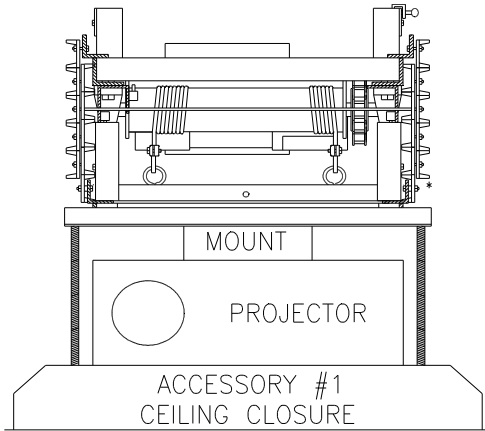

## PRODUCT FEATURES

- Small footprint- Supports small to medium size projectors
- Lowering distances from 3'6" to 6' [1.07 m to 1.83m]
- Lifting Capacity up to 200 lbs [90.75 kg]
- Three positions: Stored, Show (adjustable) & Service
- Includes 24VAC wall plate controller for low voltage control & standard video cable management system.
- Very quiet operation
- Warranty: 5 Year parts, 1 year motor & 90 day factory labor