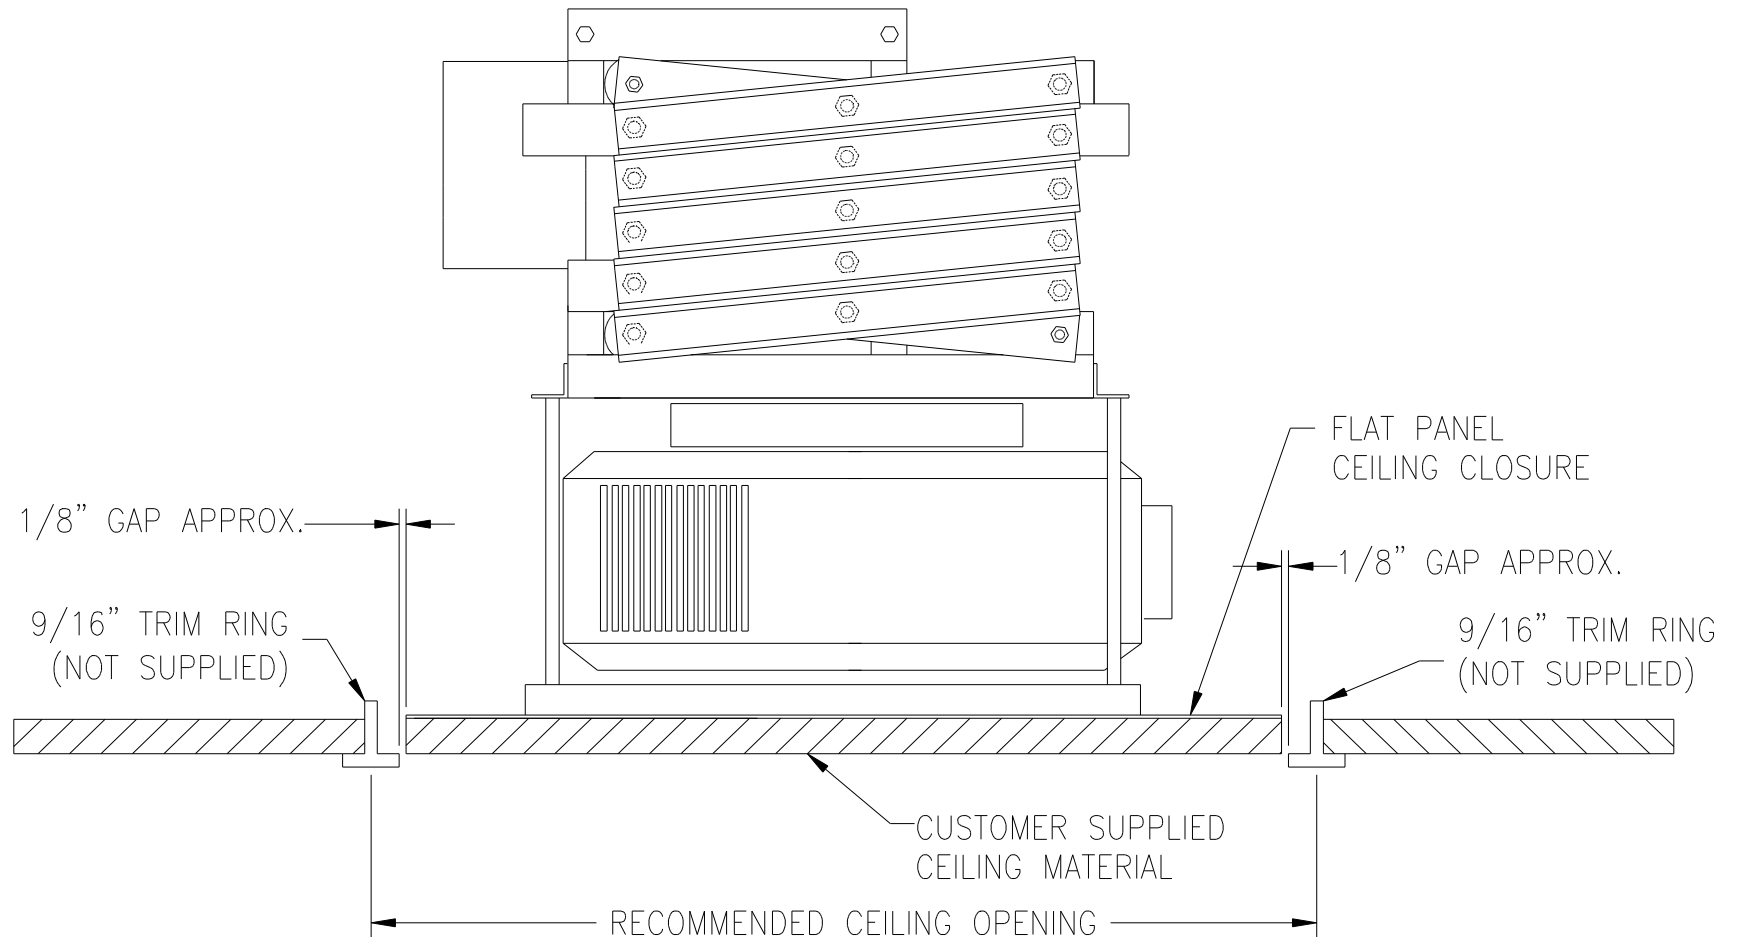

SVS FP1 "LIPLESS" CEILING CLOSURE WITH CEILING TRIM RING

NOTE: DRAWING NOT TO SCALE.

© COPYRIGHT	SCALE APPROX	SVS INC.	
DRAWN BY:		SVS #1 FLAT PANEL "LIPLESS" CEILING CLOSURE	
CHECKED BY: C.H.		DRAWING NO. FLAT PANEL LIPLESS_TRIM RING	
DESIGNED BY: SVS		SERIAL NO.	RELEASE DATE
CAGE CODE: OKPR7	2-89		1/6/2010
PHONE: 850-522-4747			