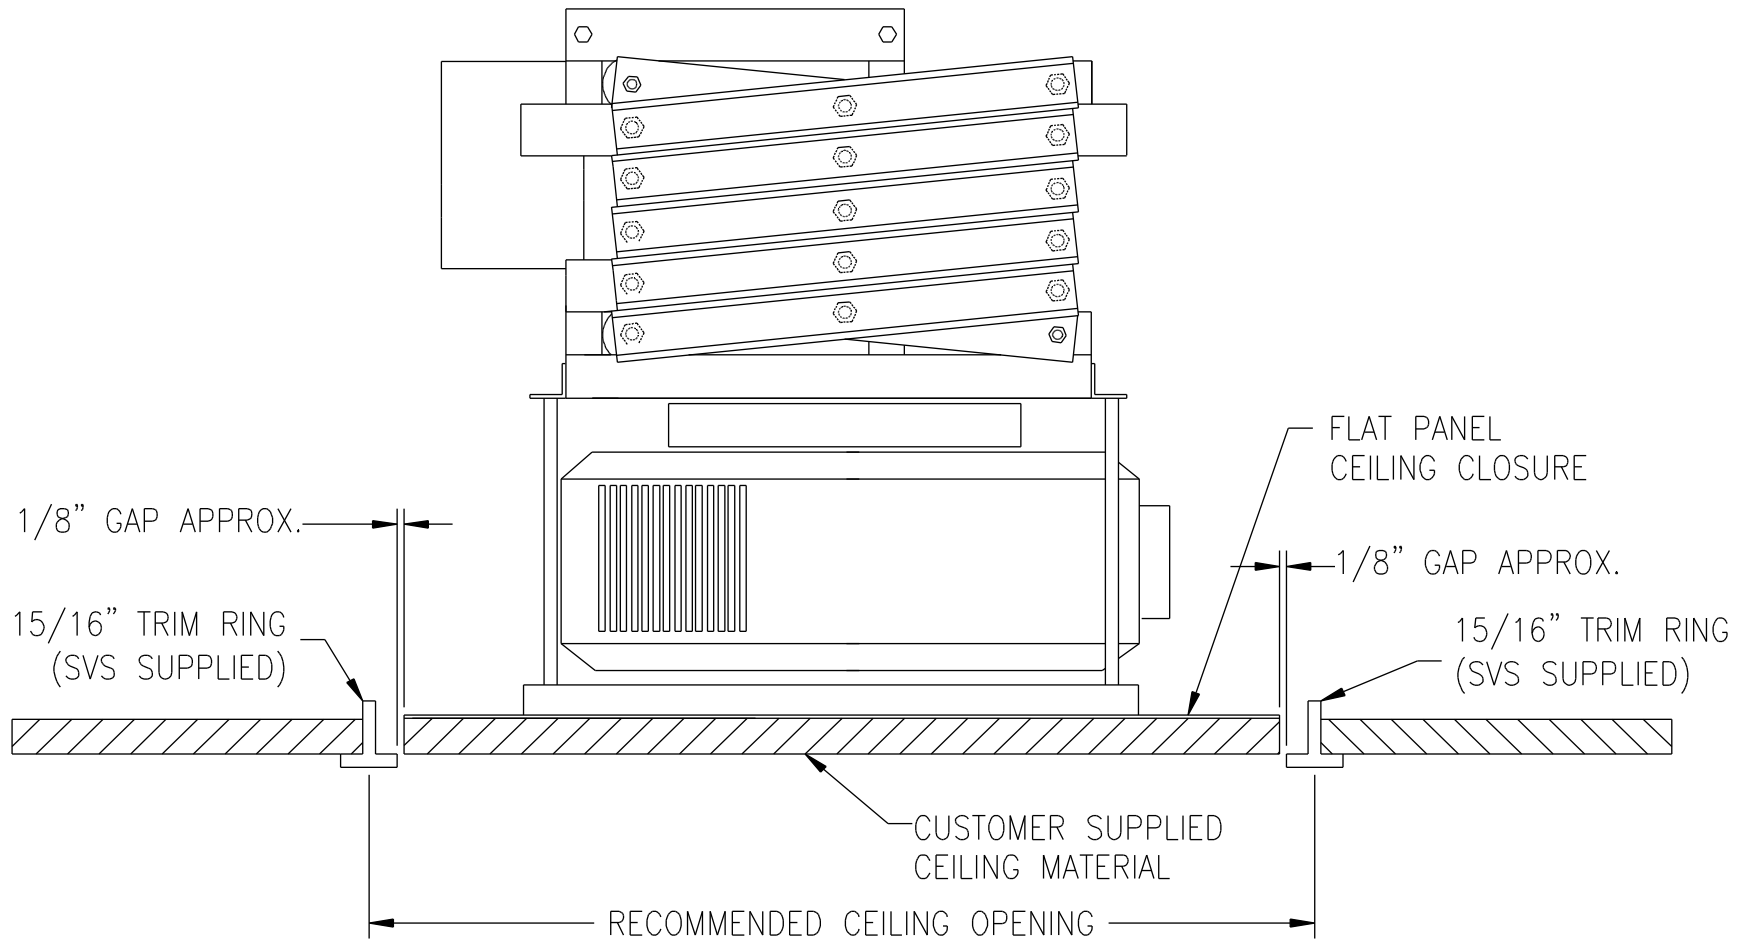

SVS FP1 "LIPLESS" CEILING CLOSURE WITH CEILING TRIM RING

NOTE: DRAWING NOT TO SCALE.

© COPYRIGHT	SCALE APPROX	SVS INC.	
DRAWN BY:		SVS #1 FLAT PANEL "LIPLESS" CEILING CLOSURE	
CHECKED BY: C.H.		DRAWING NO. FLAT PANEL LIPLESS_TRIM RING	
DESIGNED BY: SVS		SERIAL NO.	RELEASE DATE
CAGE CODE: OKPR7	2-89		1/6/2010
PHONE: 850-522-4747			