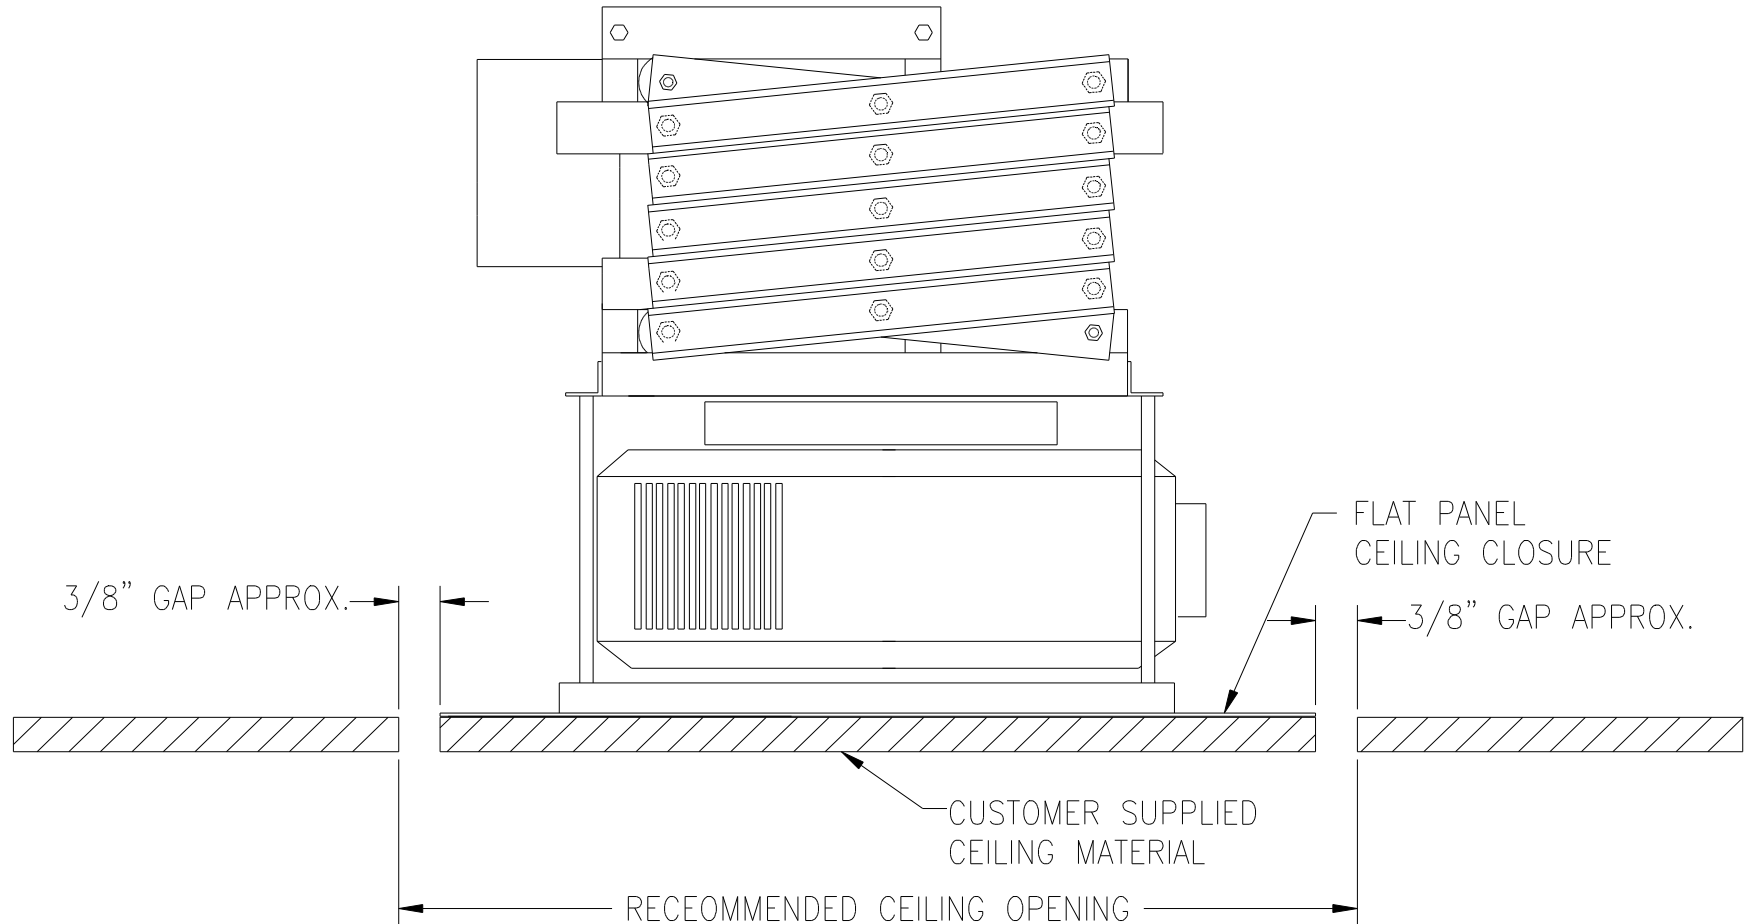

SVS FP1 "LIPLESS" CEILING CLOSURE

(SHOWN WITHOUT TRIM RING)

NOTE: DRAWING NOT TO SCALE.

© COPYRIGHT	SCALE APPROX	SVS INC.	
DRAWN BY:		SVS #1 FLAT PANEL "LIPLESS" CEILING CLOSURE	
CHECKED BY: C.H.		DRAWING NO. FLAT PANEL LIPLESS	
DESIGNED BY: SVS		SERIAL NO.	RELEASE DATE
CAGE CODE: OKPR7	2-89		01/6/2010
PHONE: 850-522-4747			