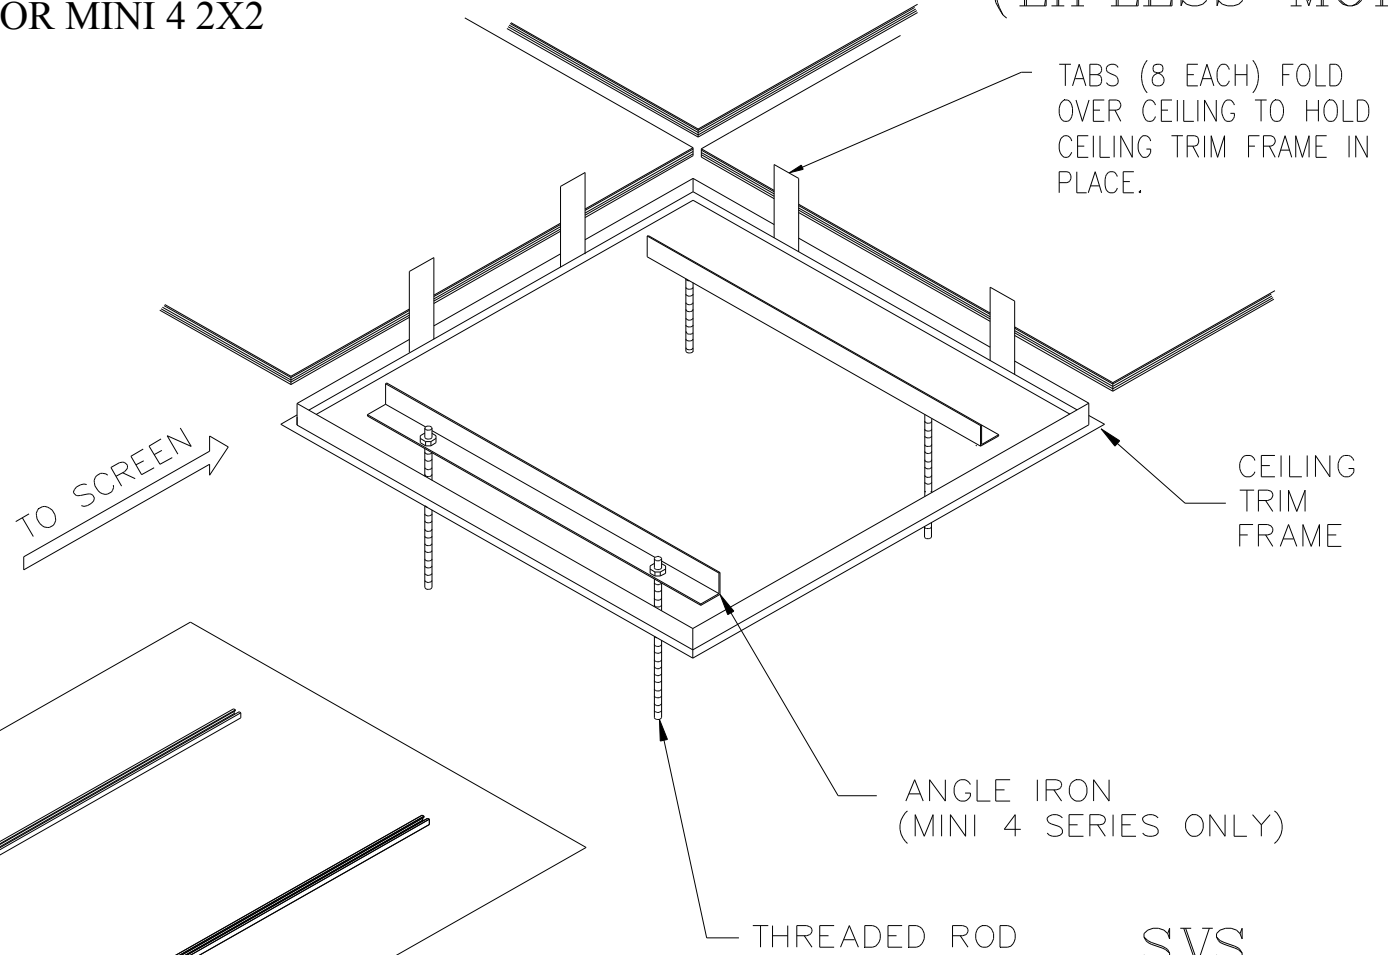

SVS FP1 2X2 15/16" CEILING CLOSURE (LIPLESS MODEL)

FOR USE WITH SVS M2X OR MINI 4 2X2
SERIES LIFTS

SVS CEILING CLOSURE BREAKDOWN (VIEW FROM THE TOP)

© COPYRIGHT		SVS INC.	
DRAWN BY:	D.L.	4-93	MODEL SVS CEILING CLOSURE
CHECKED BY:	C.H.	4-93	
DESIGNED BY:	SVS	4-93	DRAWING NO. FP1 2X2 15/16" CLOSURE
CAGE CODE:	OKPR7	2-89	SERIAL NO. 500 AND UP
PHONE:	850-522-4747		RELEASE DATE 5/15/08