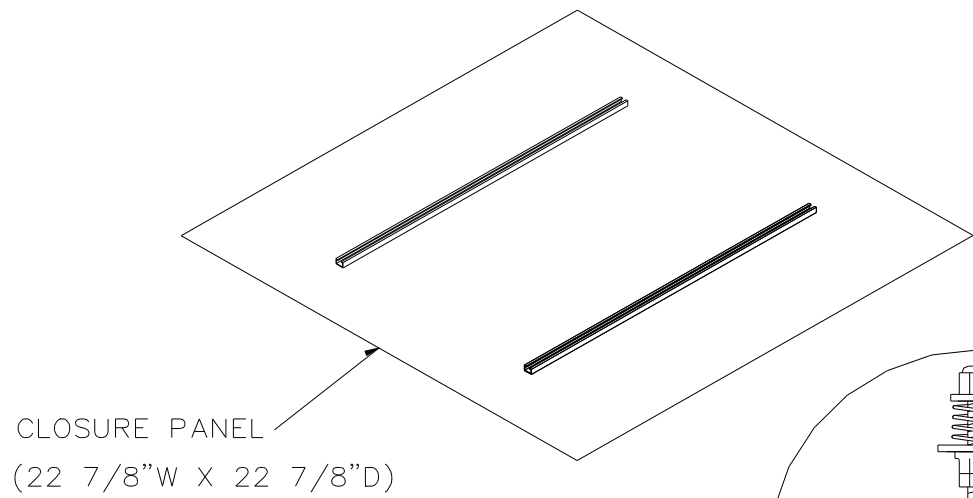

SVS FP1 2X2 15/16" CEILING CLOSURE (LIPLESS MODEL)

FOR USE WITH SVS M2X OR MINI 4 2X2
SERIES LIFTS

SVS CEILING CLOSURE BREAKDOWN (VIEW FROM THE TOP)

© COPYRIGHT		SVS INC.	
DRAWN BY:	D.L.	4-93	MODEL SVS CEILING CLOSURE
CHECKED BY:	C.H.	4-93	
DESIGNED BY:	SVS	4-93	DRAWING NO. FP1 2X2 15/16" CLOSURE
CAGE CODE:	OKPR7	2-89	SERIAL NO. 500 AND UP
PHONE:	850-522-4747		RELEASE DATE 5/15/08