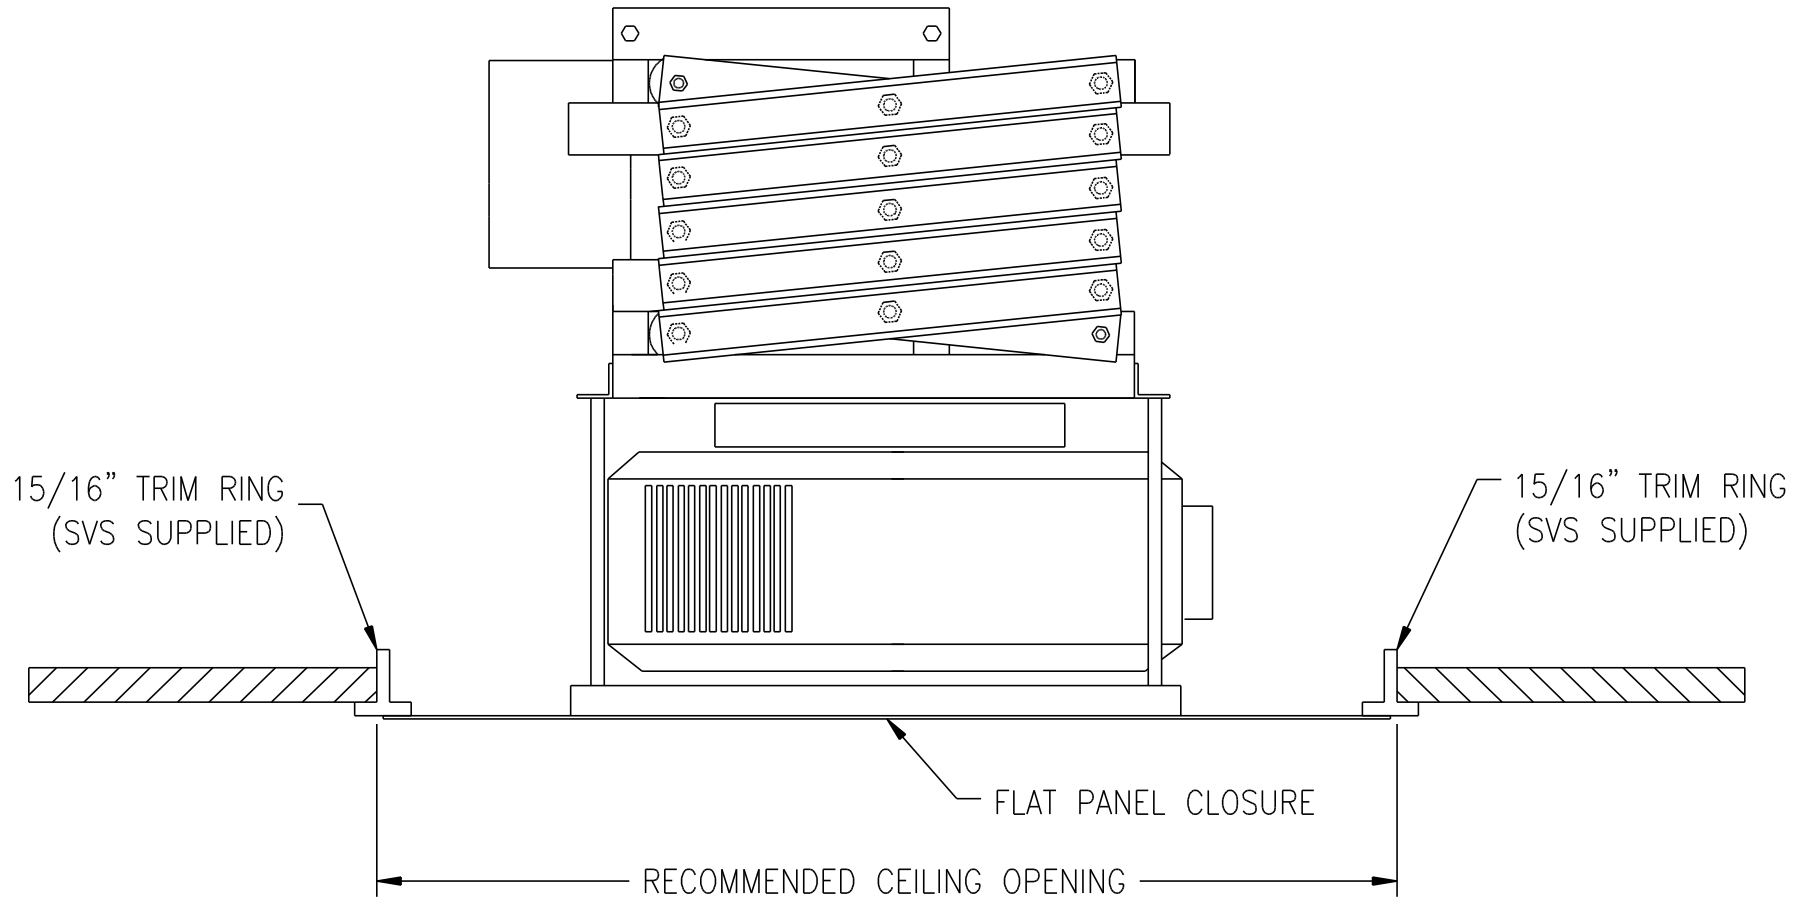

SVS FP1 "LIPPED" CEILING CLOSURE

NOTE: DRAWING NOT TO SCALE.

© COPYRIGHT	SCALE APPROX	SVS INC.	
DRAWN BY:		SVS #1 FLAT PANEL "LIPPED" CEILING CLOSURE	
CHECKED BY: C.H.		DRAWING NO. FLAT PANEL LIPPED	
DESIGNED BY: SVS		SERIAL NO.	RELEASE DATE
CAGE CODE: OKPR7	2-89		9/6/2006
PHONE: 850-522-4747			