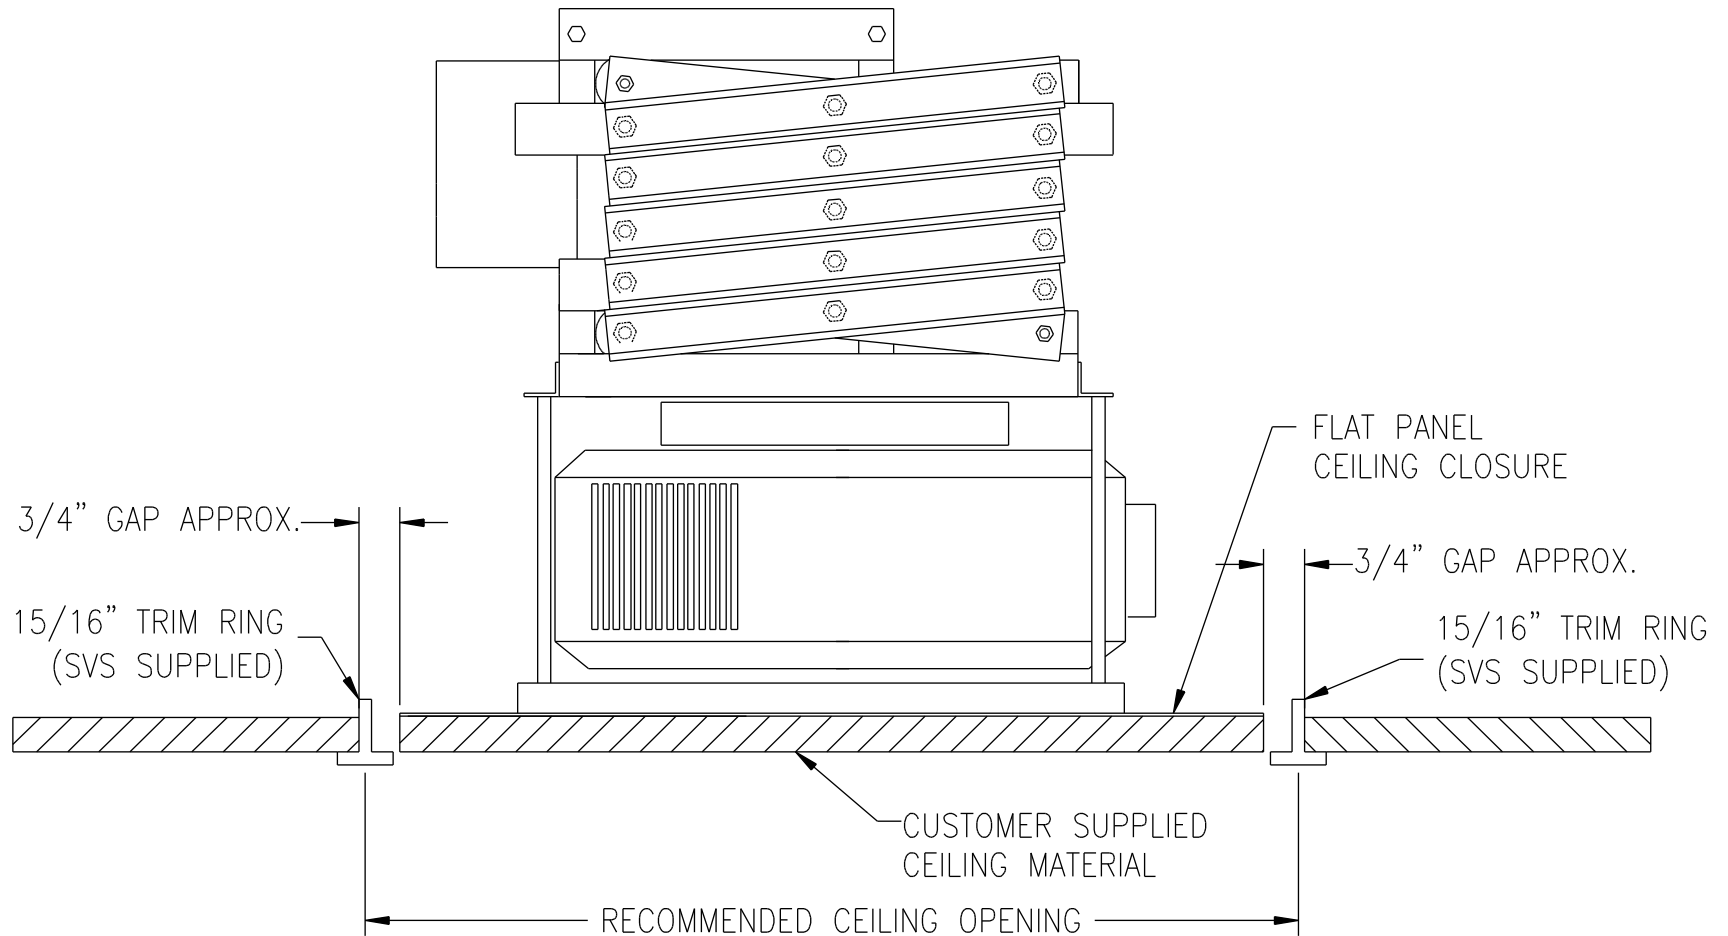

SVS FP1 "LIPLESS" CEILING CLOSURE WITH CEILING TRIM RING

NOTE: DRAWING NOT TO SCALE.

© COPYRIGHT	SCALE APPROX	SVS INC.	
DRAWN BY:		SVS #1 FLAT PANEL "LIPLESS" CEILING CLOSURE	
CHECKED BY: C.H.		DRAWING NO. FLAT PANEL LIPLESS_TRIM RING	
DESIGNED BY: SVS		SERIAL NO.	RELEASE DATE
CAGE CODE: OKPR7	2-89		11/7/2006
PHONE: 850-522-4747			