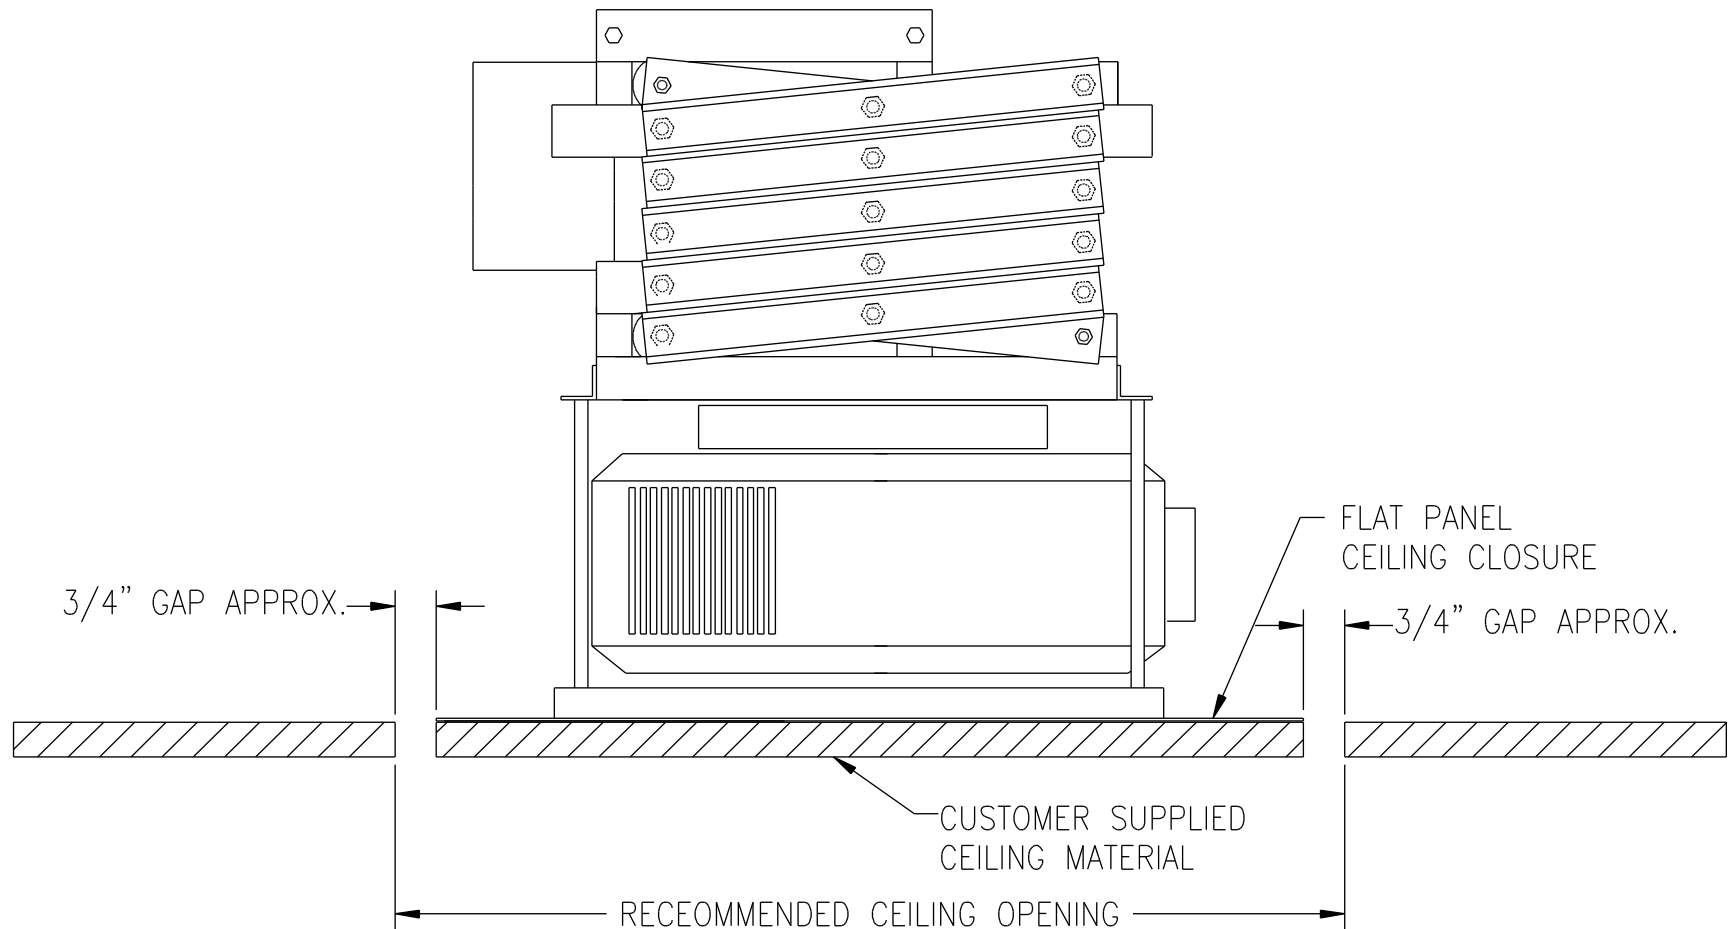

# SVS FP1 "LIPLESS" CEILING CLOSURE

NOTE: DRAWING NOT TO SCALE.

© COPYRIGHT	SCALE APPROX	SVS INC.	
DRAWN BY:		SVS #1 FLAT PANEL "LIPLESS" CEILING CLOSURE	
CHECKED BY: C.H.		DRAWING NO. FLAT PANEL LIPLESS	
DESIGNED BY: SVS		SERIAL NO.	RELEASE DATE
CAGE CODE: OKPR7	2-89		11/7/2006
PHONE: 850-522-4747			