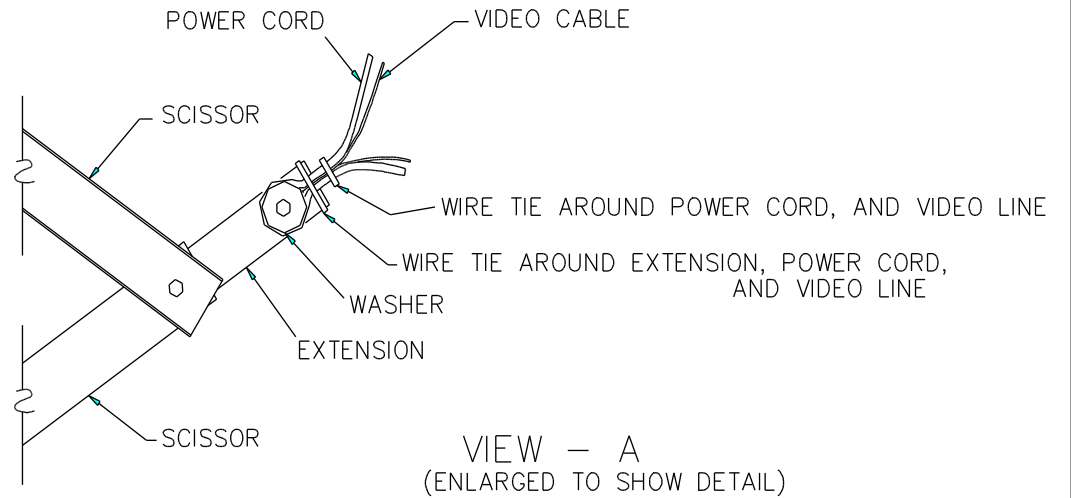

# SVS CABLE RETAINERS

NOTE: STANDARD EQUIPMENT ON MODELS EXCEPT SVS 12EX, SVS 7 & 7EX SERIES OVER 15'

© COPYRIGHT		SVS INC.	
DRAWN BY:	D.L. 3-92	PROJECT CABLE RETAINER	
CHECKED BY:	C.H. 3-92		
DESIGNED BY:	SVS 3-92	DRAWING NO.	DESCRIPTION
CAGE CODE:	OKPR7 2-89	RETAINER	CABLE INSTALL
PHONE:	850-522-4747	SERIAL NO.	RELEASE DATE
		1025 AND UP	12-95