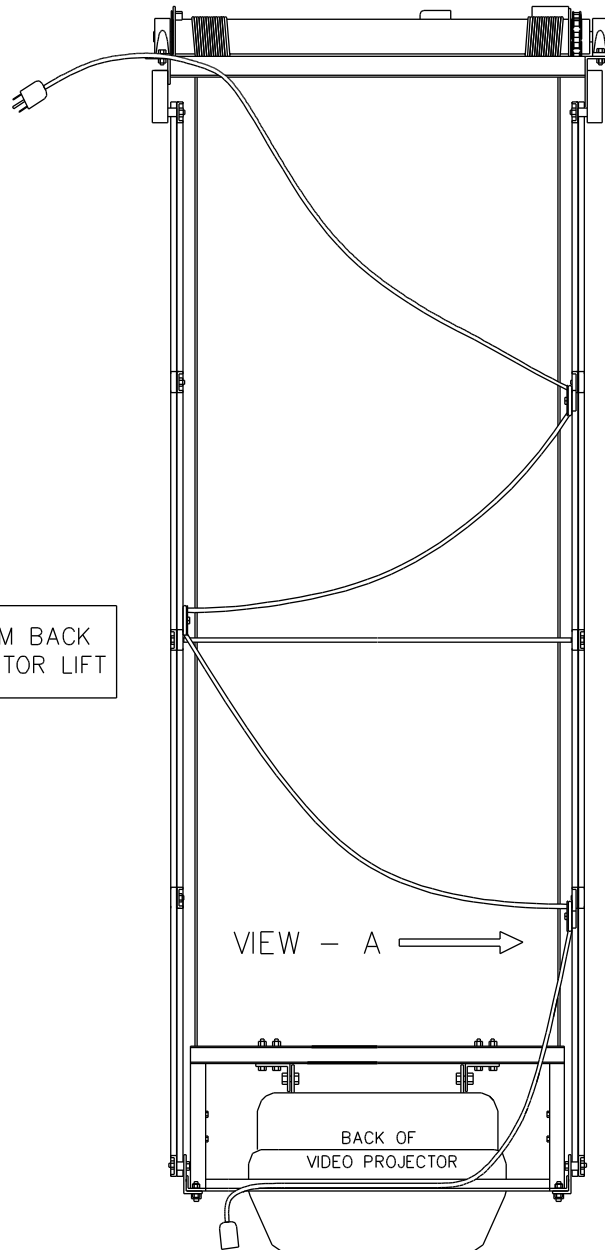

# SVS CABLE RETAINERS

NOTE: STANDARD EQUIPMENT ON MODELS EXCEPT SVS 12EX, SVS 7 & 7EX SERIES OVER 15'

© COPYRIGHT		SVS INC.	
DRAWN BY:	D.L. 3-92	PROJECT CABLE RETAINER	
CHECKED BY:	C.H. 3-92		
DESIGNED BY:	SVS 3-92	DRAWING NO.	DESCRIPTION
CAGE CODE:	OKPR7 2-89	RETAINER	CABLE INSTALL
PHONE:	850-522-4747	SERIAL NO.	RELEASE DATE
		1025 AND UP	12-95