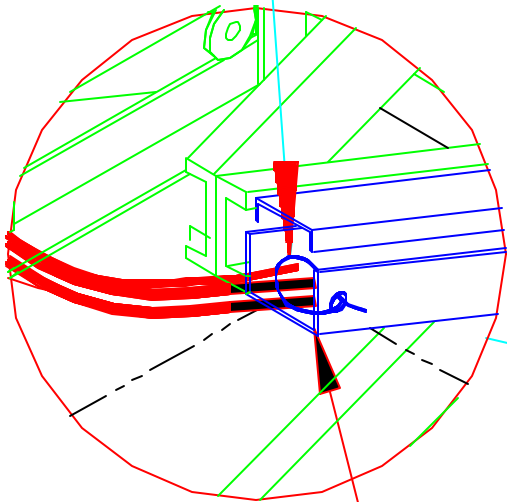

PROJECTOR
CABLES

WIRE TIE

CABLE TRAY
AND COVER

MINI 4 SERIES CABLE MANAGEMENT FOR 2 FT. X 2 FT. GRID