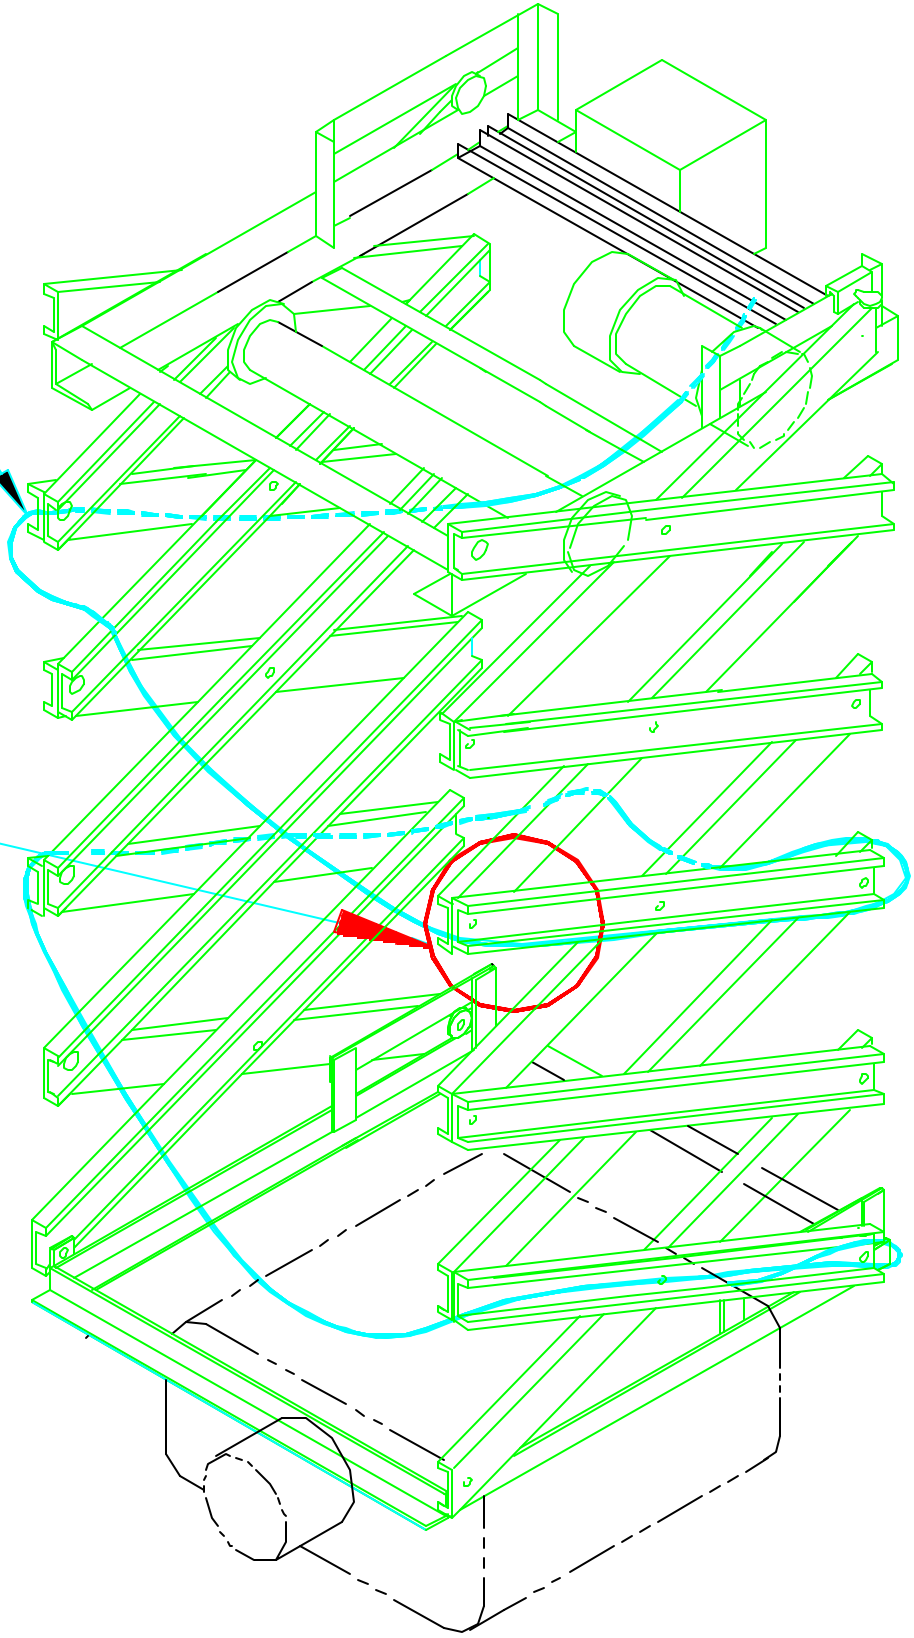

PROJECTOR
CABLES

WIRE TIE

CABLE TRAY
AND COVER

MINI 4 SERIES CABLE MANAGEMENT FOR 2 FT. X 2 FT. GRID